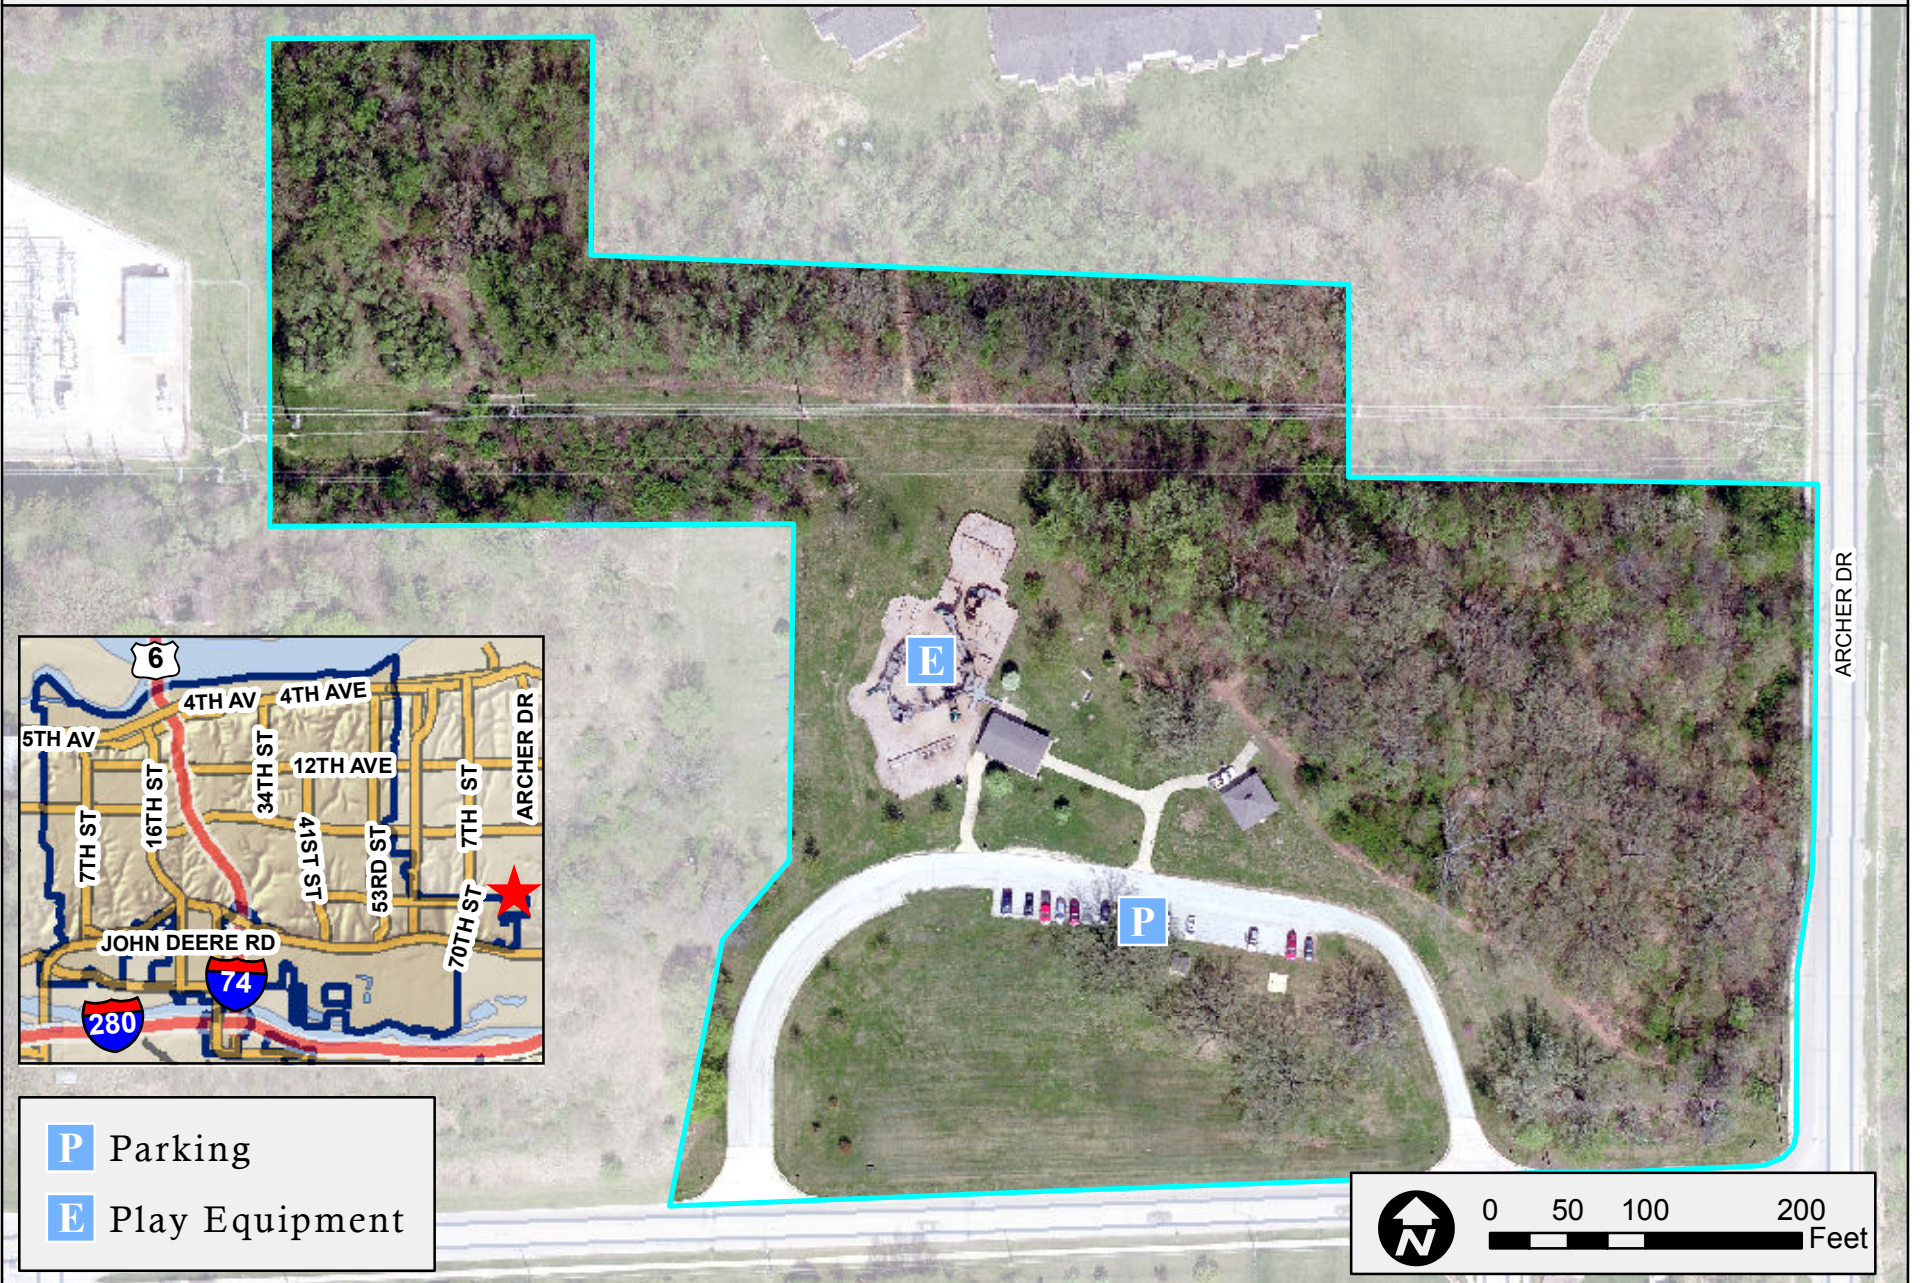

# Millennium Park

P

Parking

E

Play Equipment

0 50 100 200 Feet