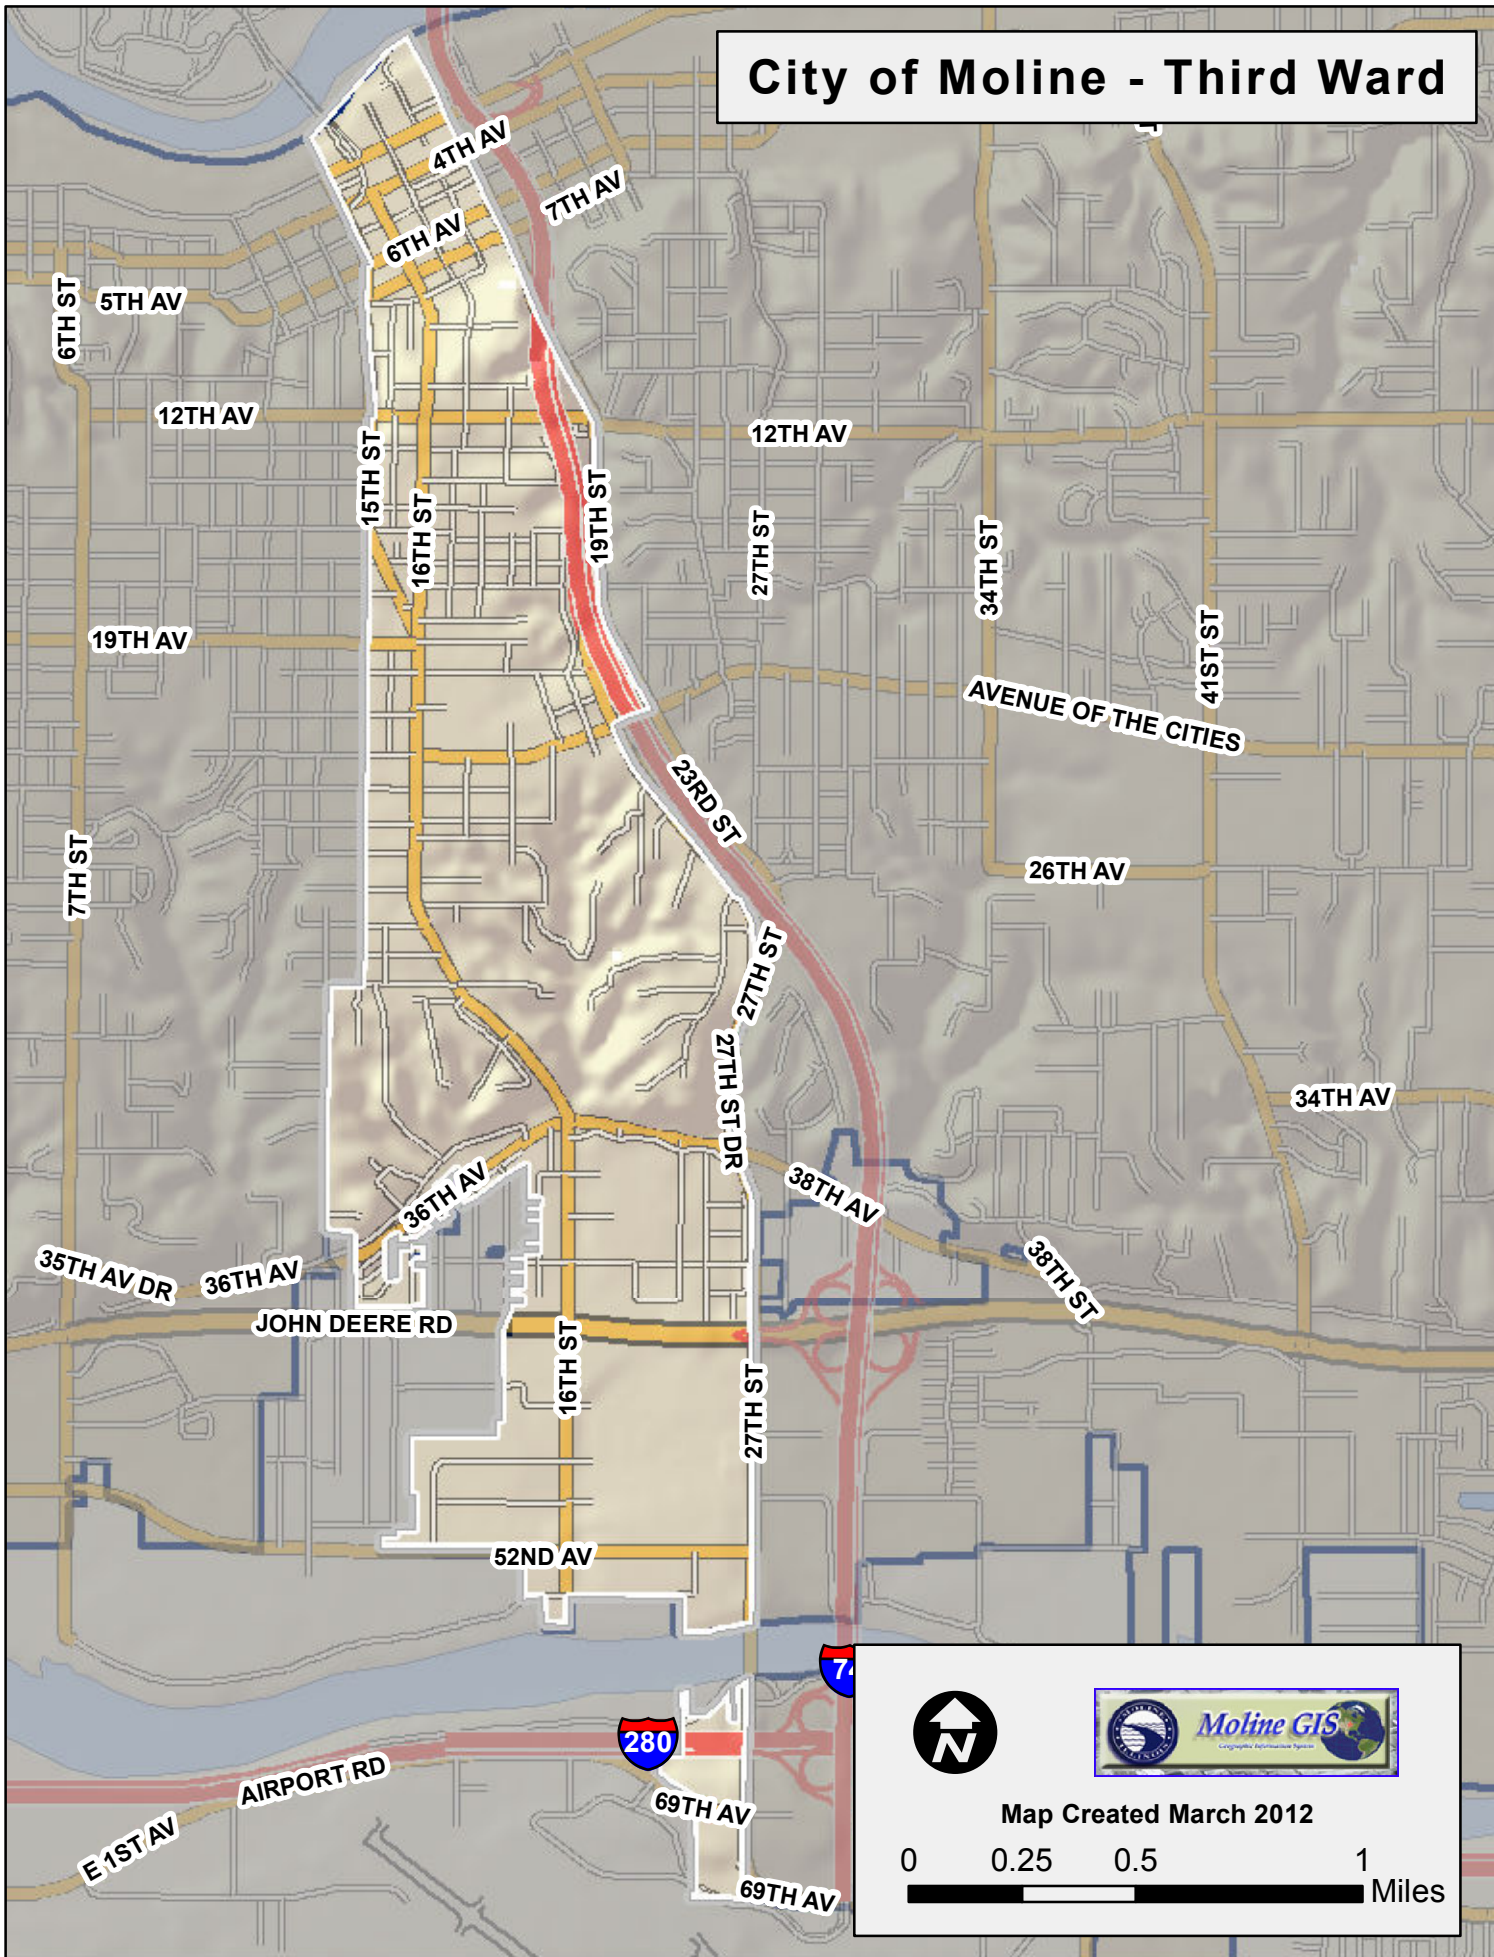

# City of Moline - Third Ward

Map Created March 2012

0 0.25 0.5 1 Miles