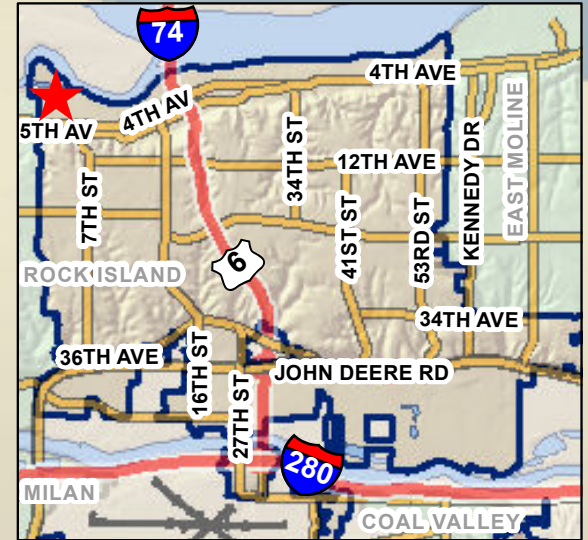

# Sylvan Gateway Park

Mississippi River

	Restroom
	Parking
	Water
	Park Path

 0 25 50 100 Feet