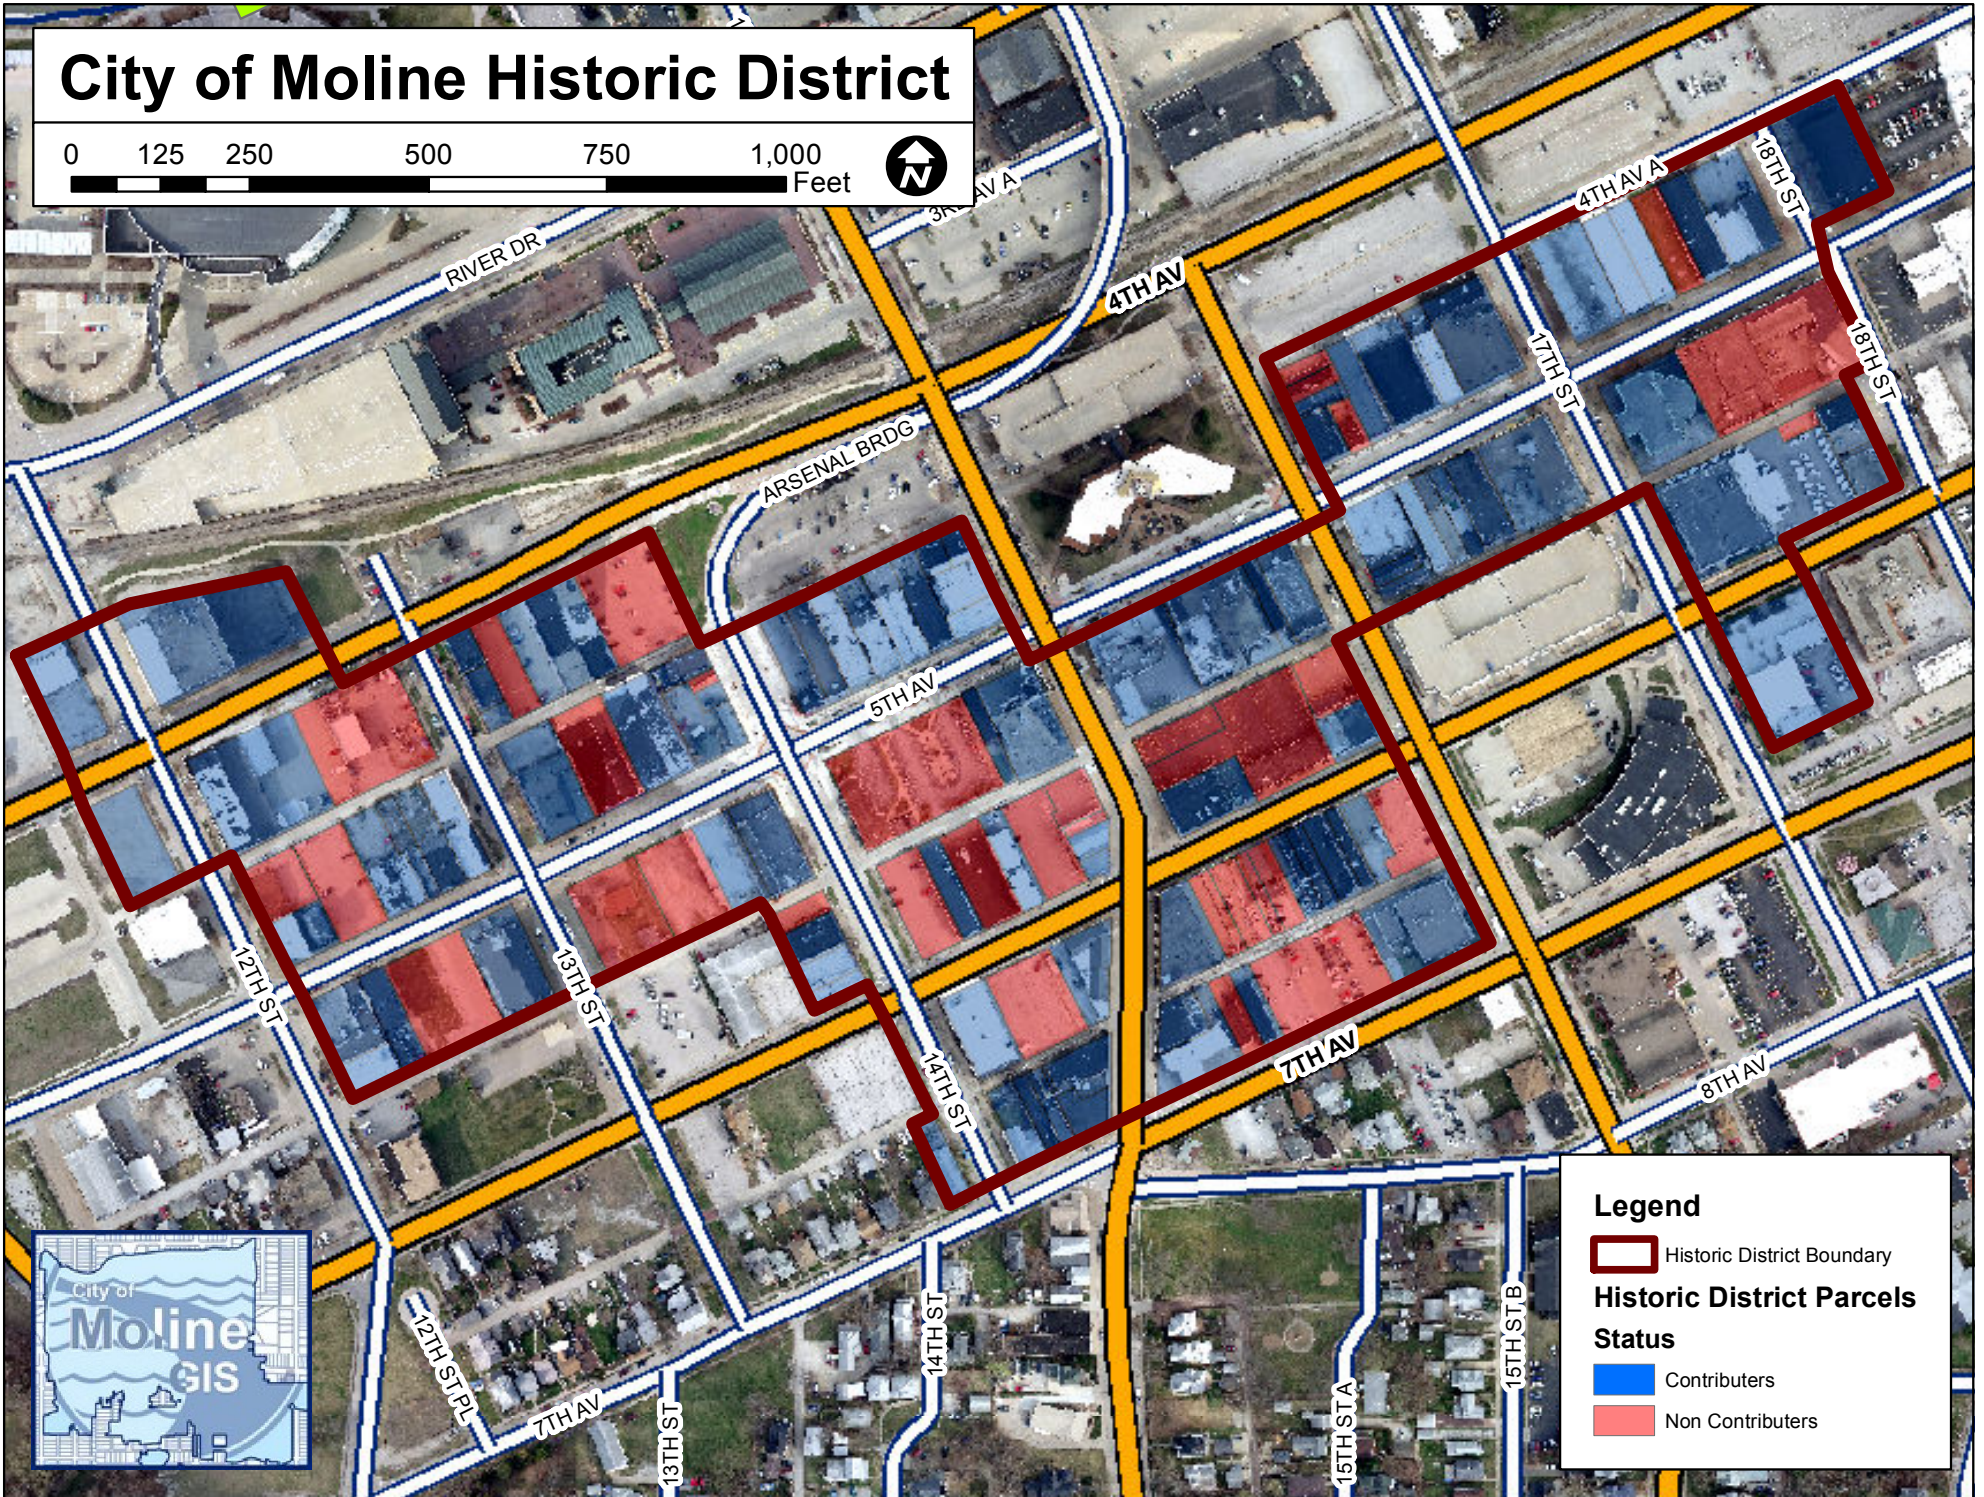

# City of Moline Historic District

0 125 250 500 750 1,000 Feet

**Legend**

- Historic District Boundary

**Historic District Parcels**

**Status**

- Contributors
- Non Contributors