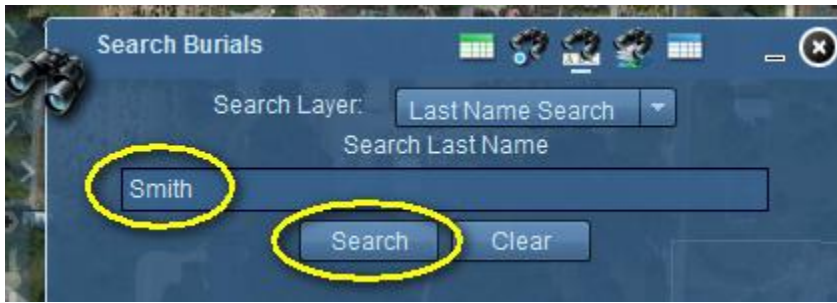

Moline Memorial Park Grave Locator Help

-Type a last name into the textbox and click search.

-Binocular symbols  will appear at grave locations with a similar last name. Click on each to identify other information about the burial location.