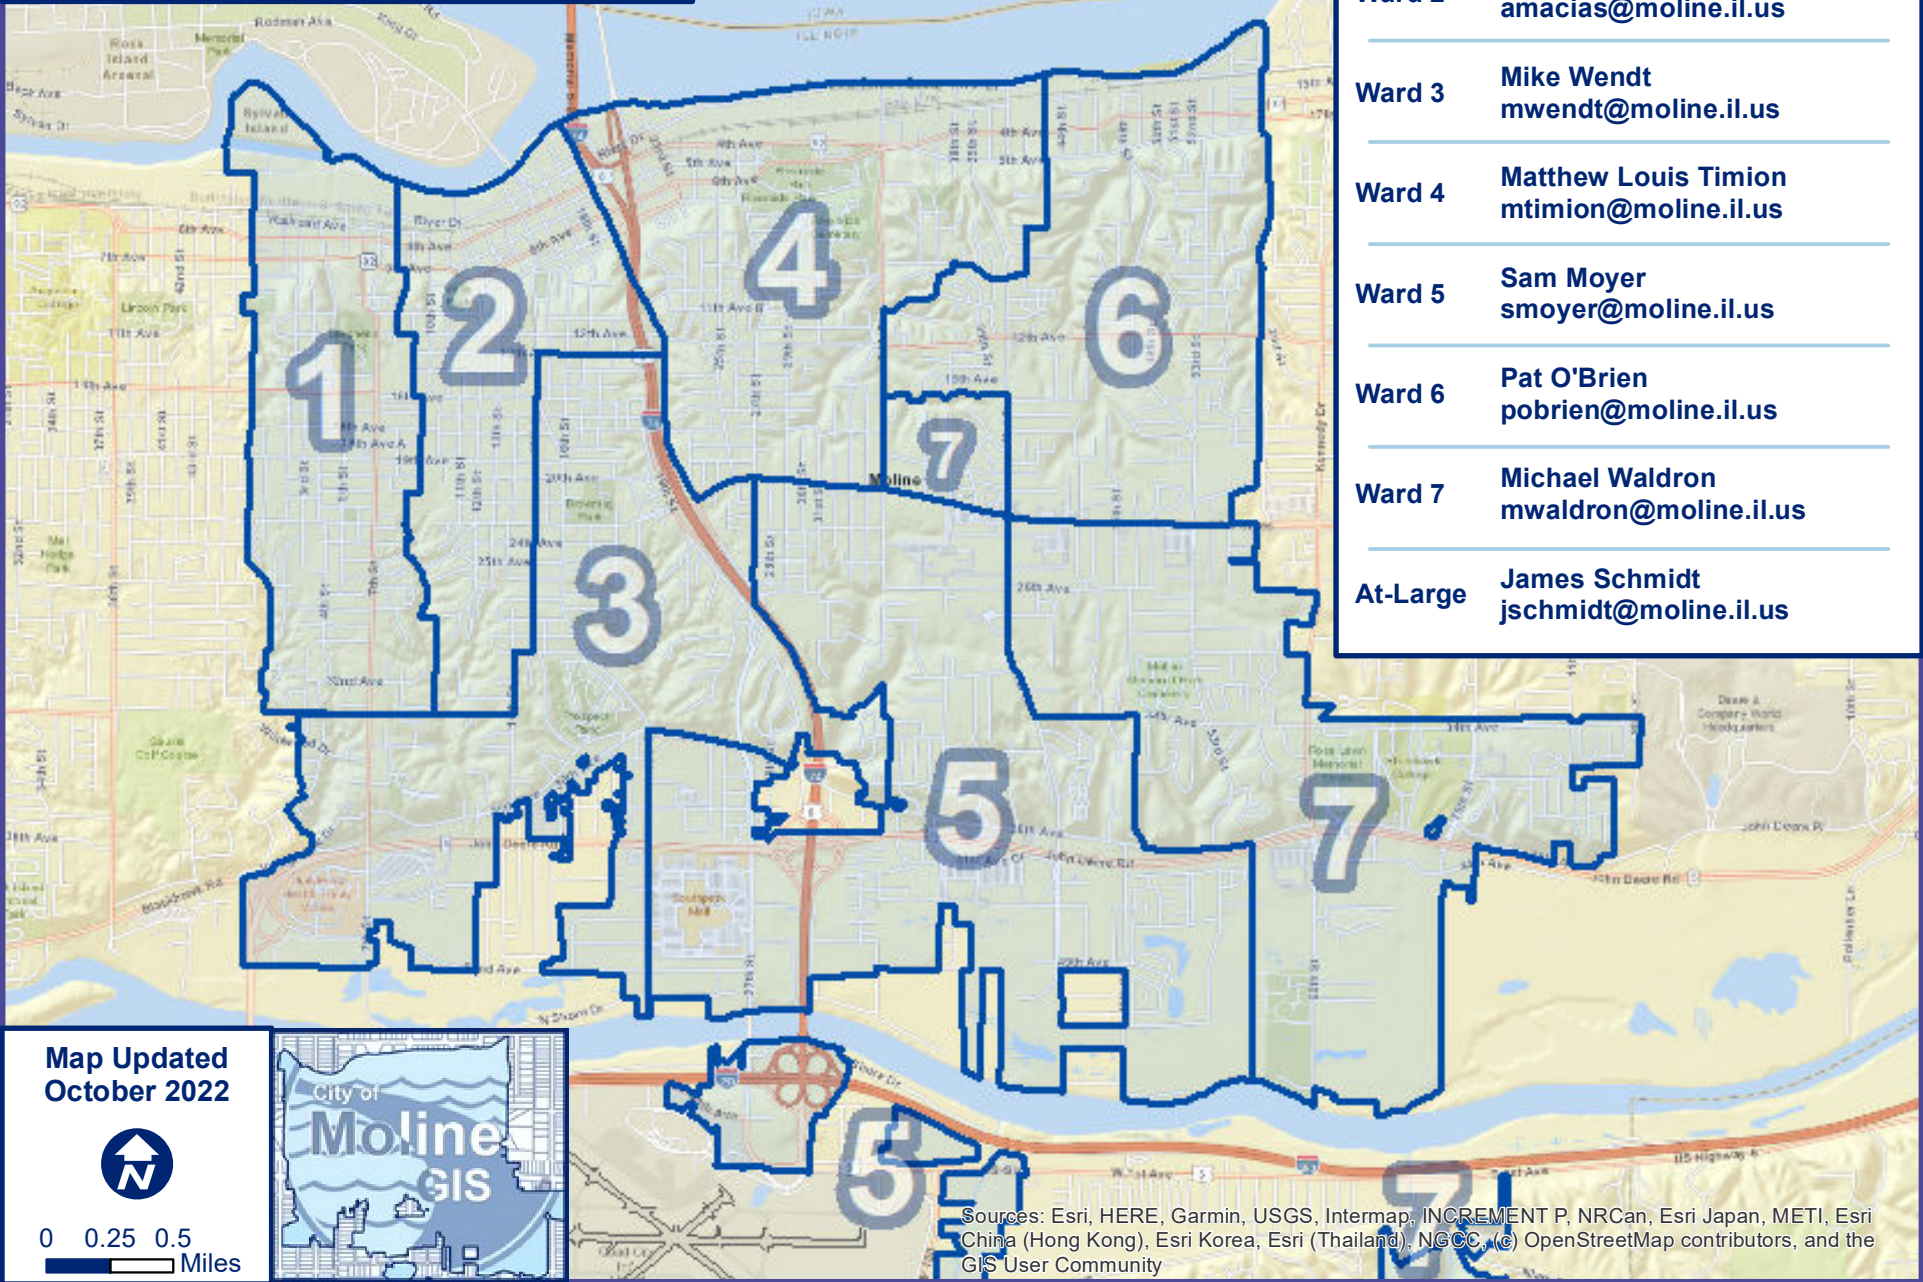

City of Moline

Alderman Wards

Ward 1	Scott Williams swilliams@moline.il.us
Ward 2	Alvaro Macias amacias@moline.il.us
Ward 3	Mike Wendt mwendt@moline.il.us
Ward 4	Matthew Louis Timion mtimion@moline.il.us
Ward 5	Sam Moyer smoyer@moline.il.us
Ward 6	Pat O'Brien pobrien@moline.il.us
Ward 7	Michael Waldron mwaldron@moline.il.us
At-Large	James Schmidt jschmidt@moline.il.us

Map Updated
October 2022

0 0.25 0.5
Miles