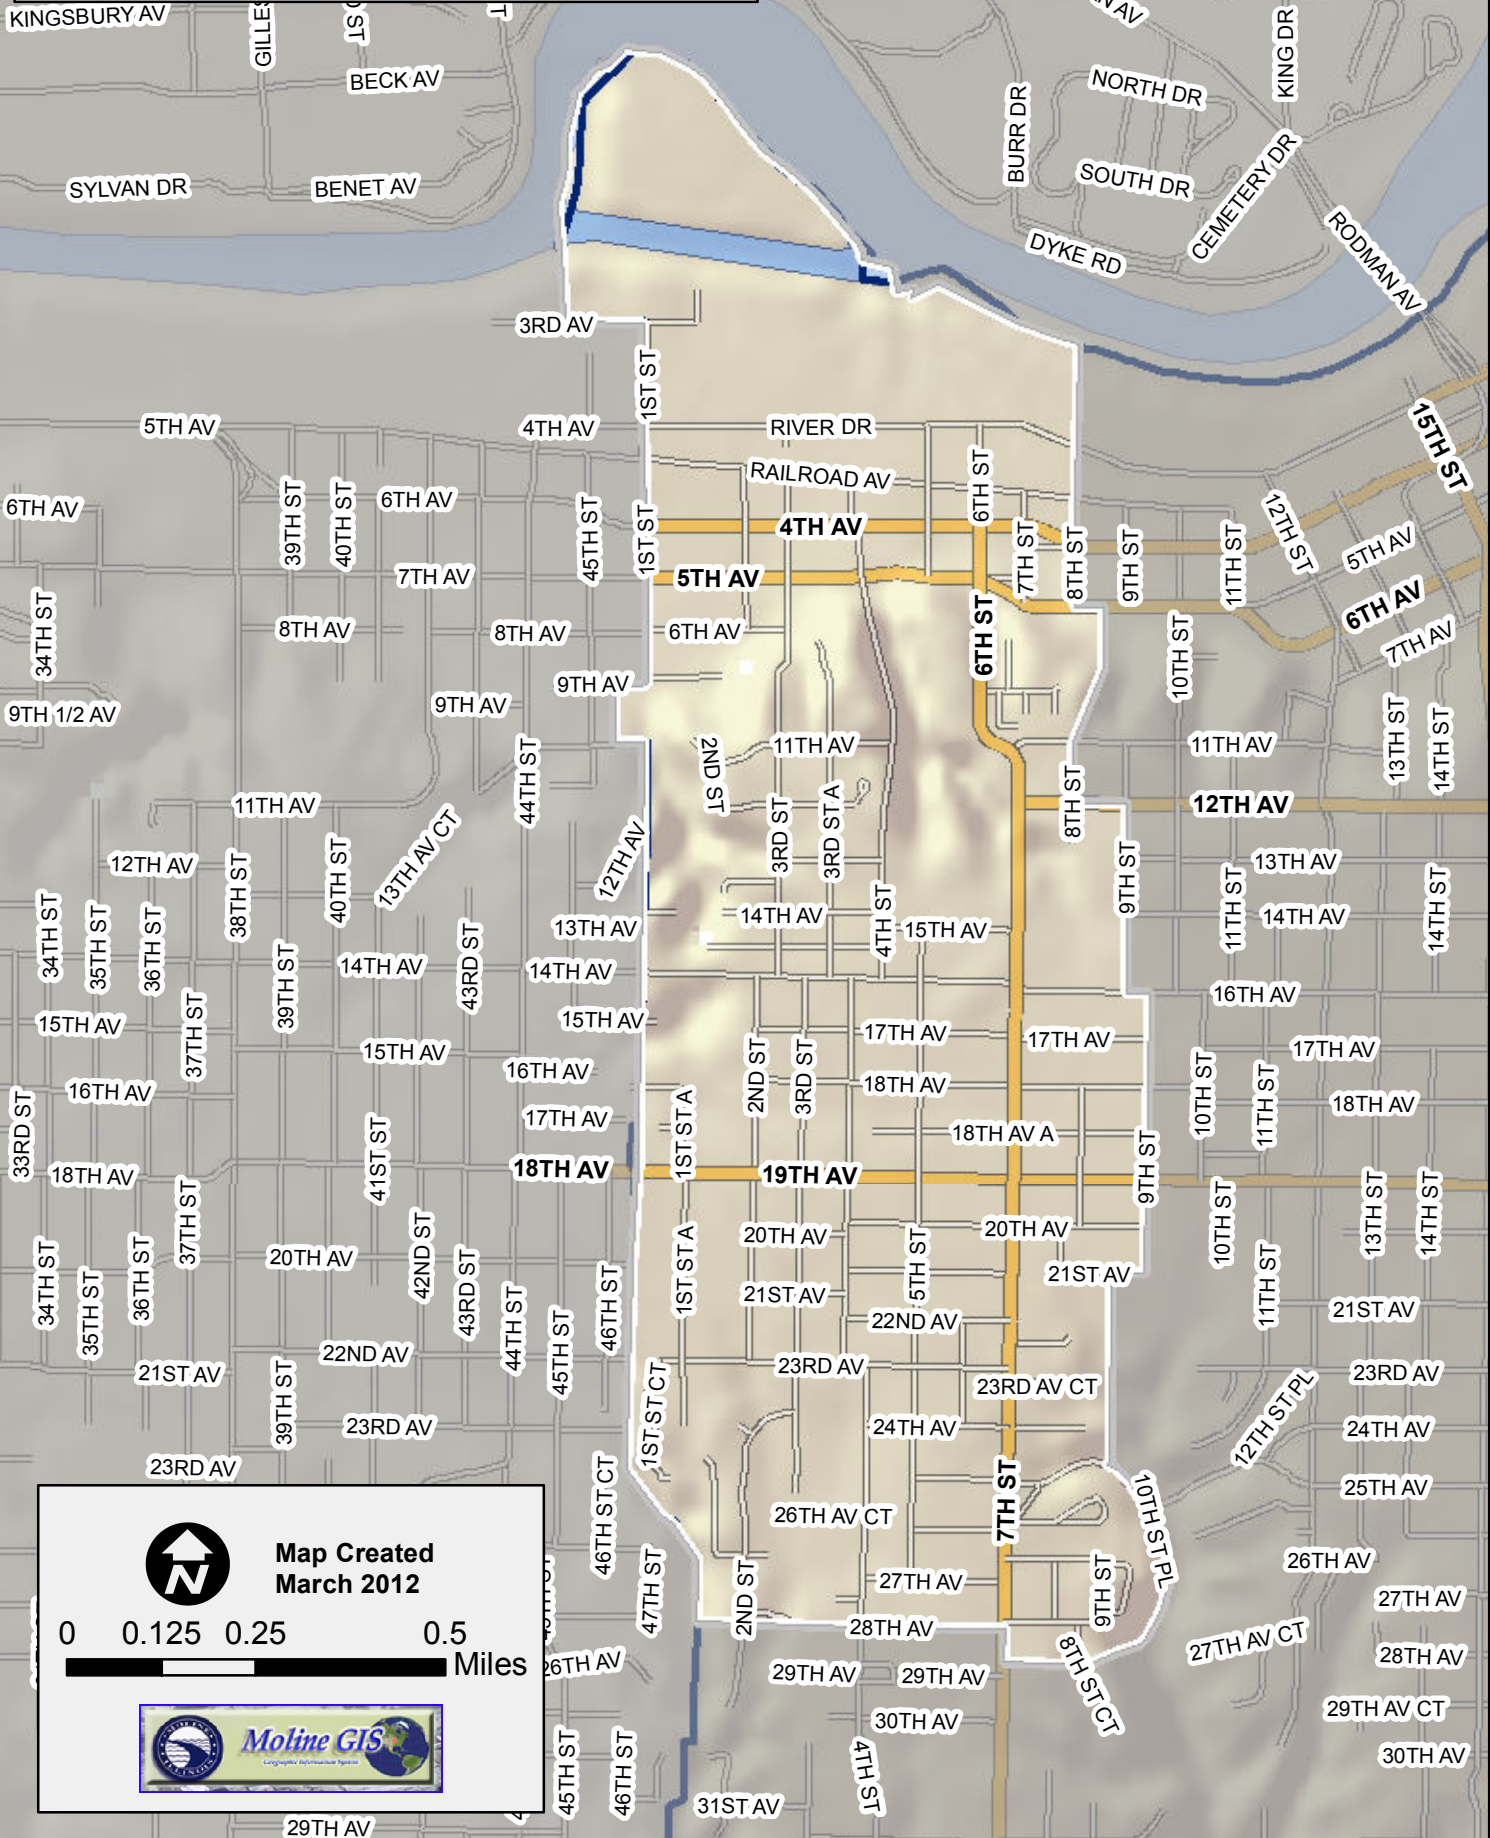

City of Moline - First Ward

Map Created
March 2012

0 0.125 0.25 0.5
Miles