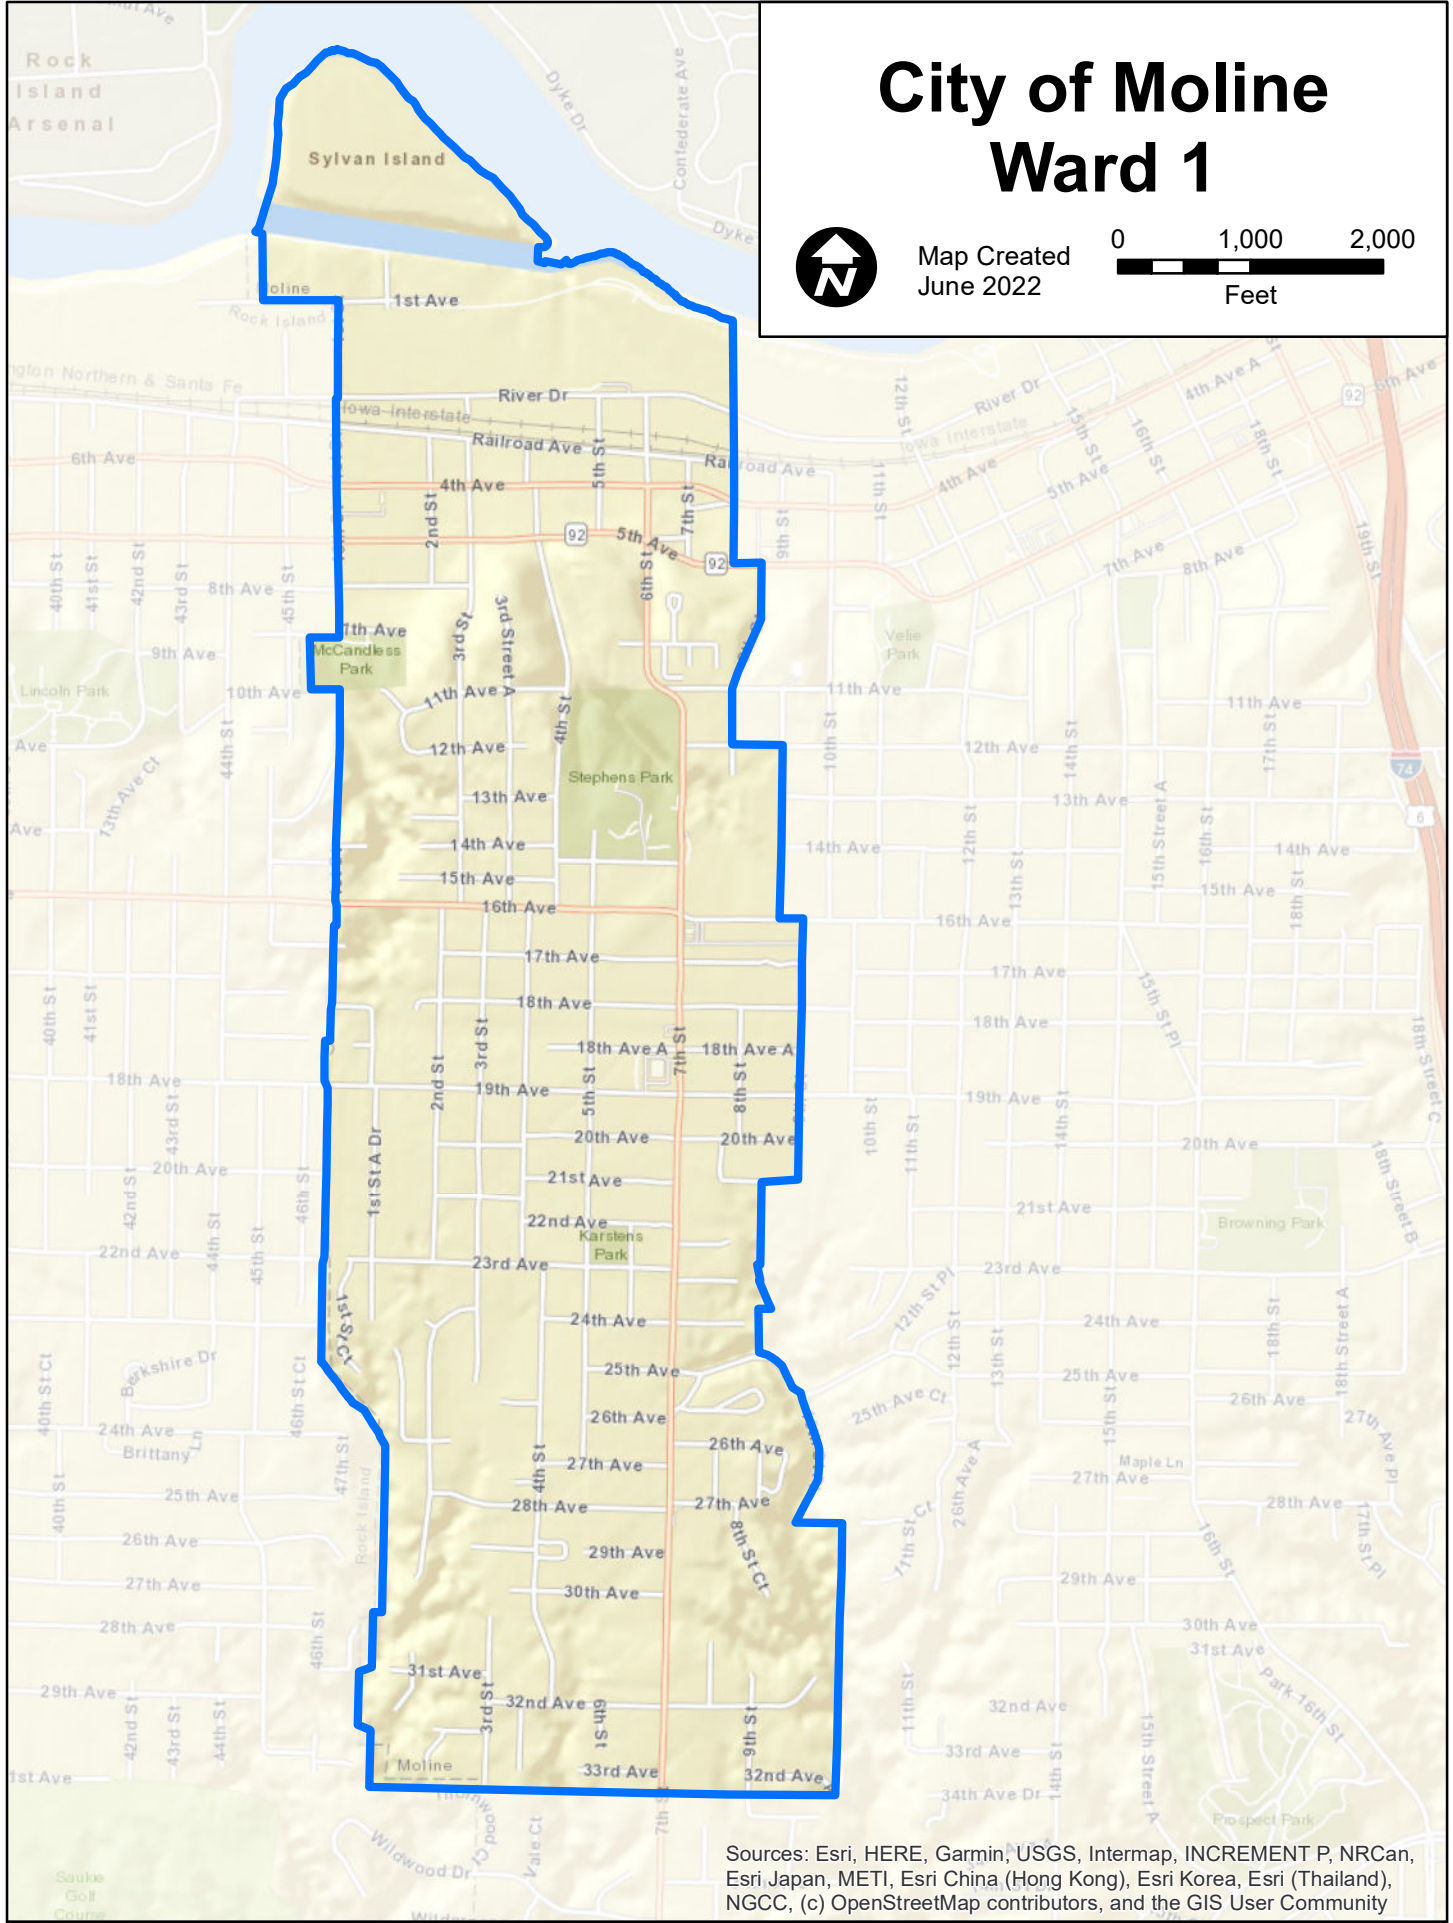

# City of Moline Ward 1

Map Created  
June 2022

Sources: Esri, HERE, Garmin, USGS, Intermap, INCREMENT P, NRCan, Esri Japan, METI, Esri China (Hong Kong), Esri Korea, Esri (Thailand), NGCC, (c) OpenStreetMap contributors, and the GIS User Community