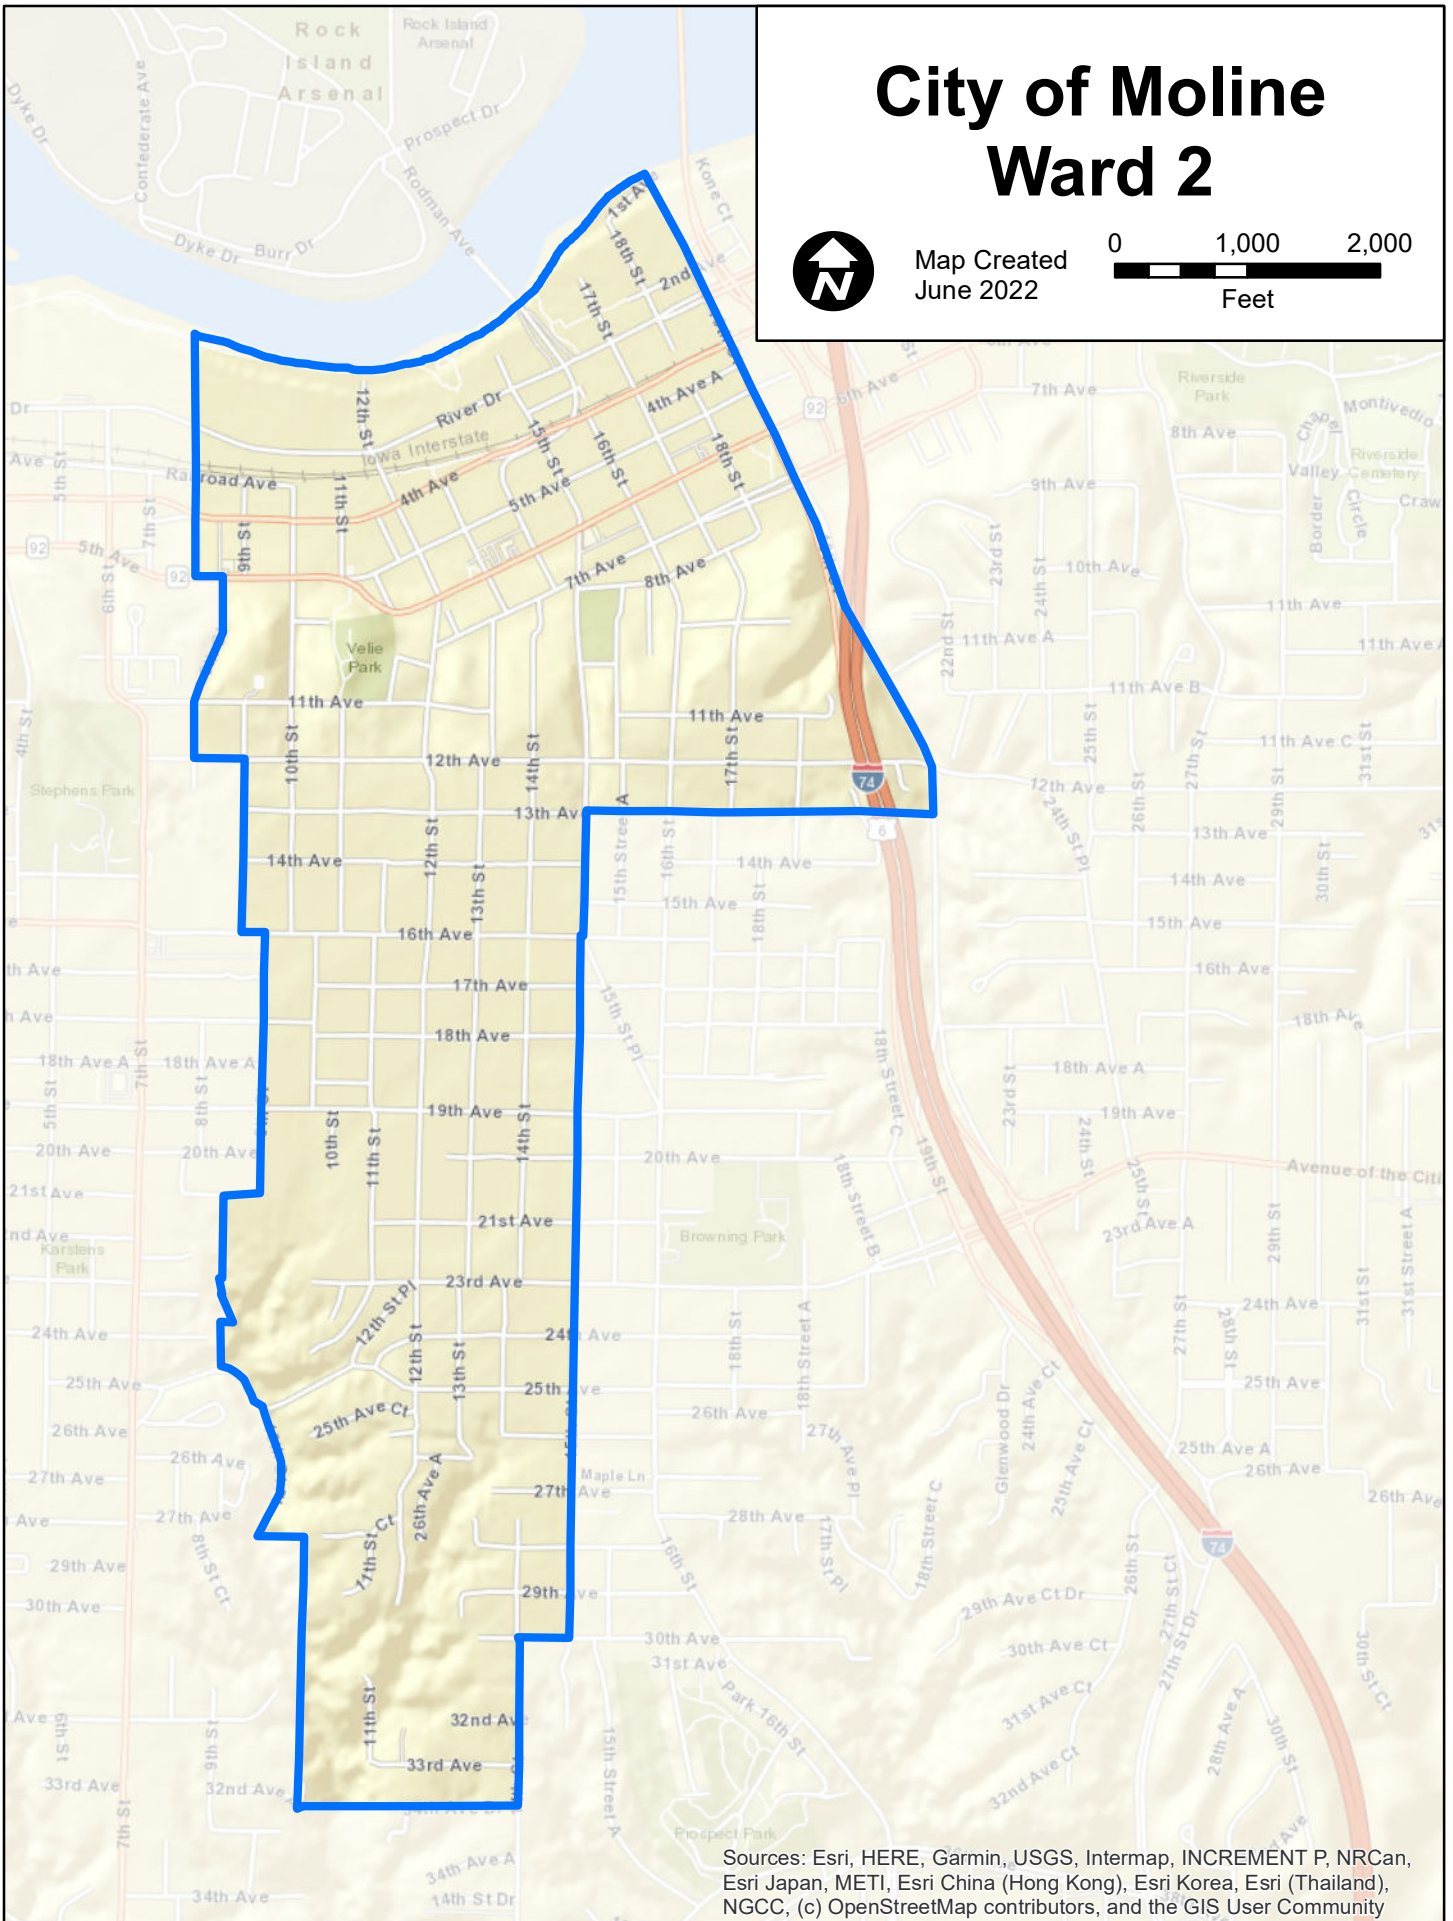

# City of Moline Ward 2

Map Created  
June 2022

Sources: Esri, HERE, Garmin, USGS, Intermap, INCREMENT P, NRCan, Esri Japan, METI, Esri China (Hong Kong), Esri Korea, Esri (Thailand), NGCC, (c) OpenStreetMap contributors, and the GIS User Community