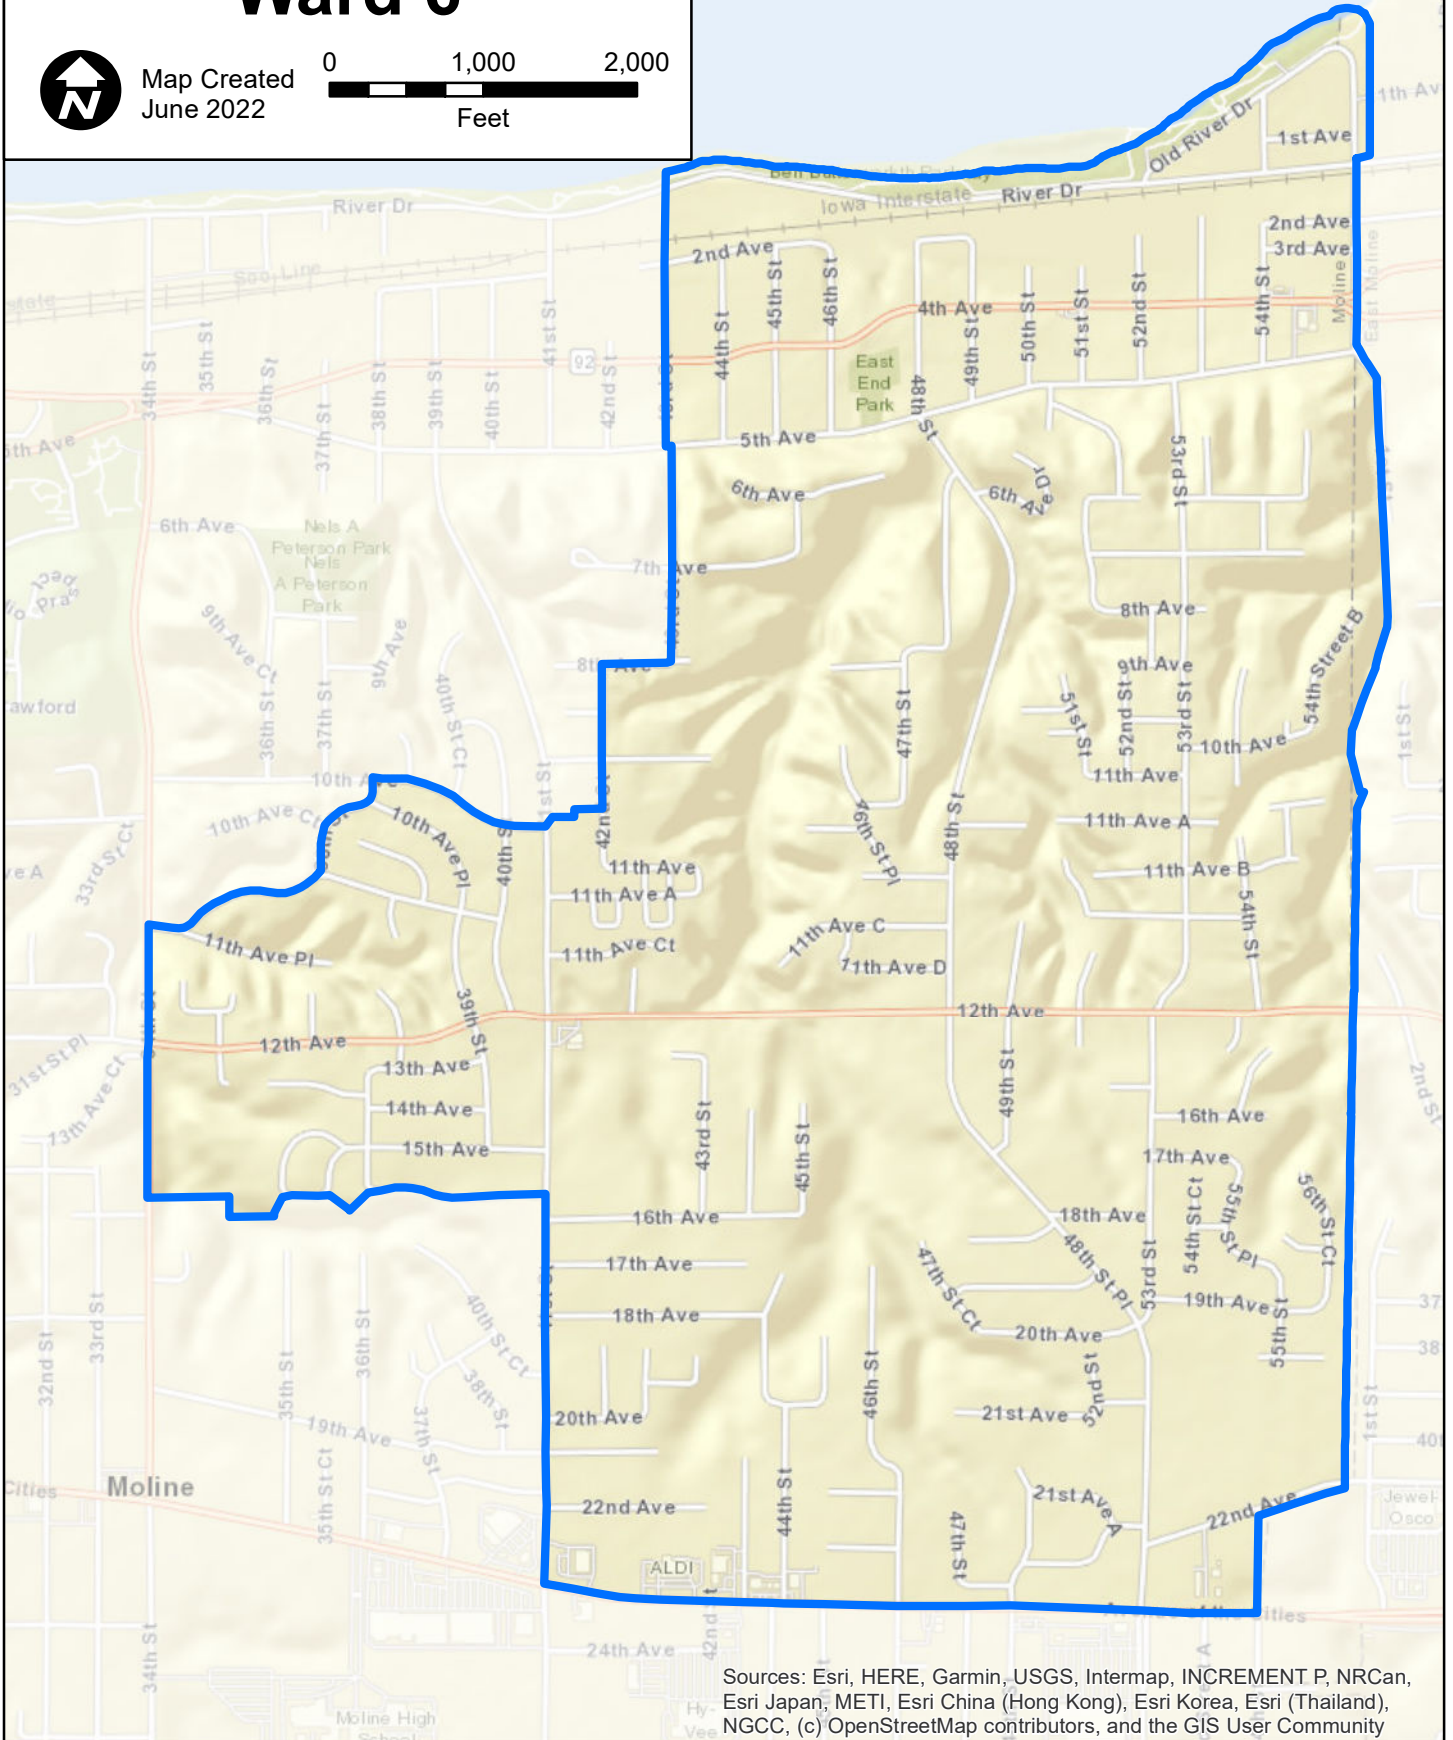

# City of Moline Ward 6

Map Created  
June 2022

Sources: Esri, HERE, Garmin, USGS, Intermap, INCREMENT P, NRCan, Esri Japan, METI, Esri China (Hong Kong), Esri Korea, Esri (Thailand), NGCC, (c) OpenStreetMap contributors, and the GIS User Community