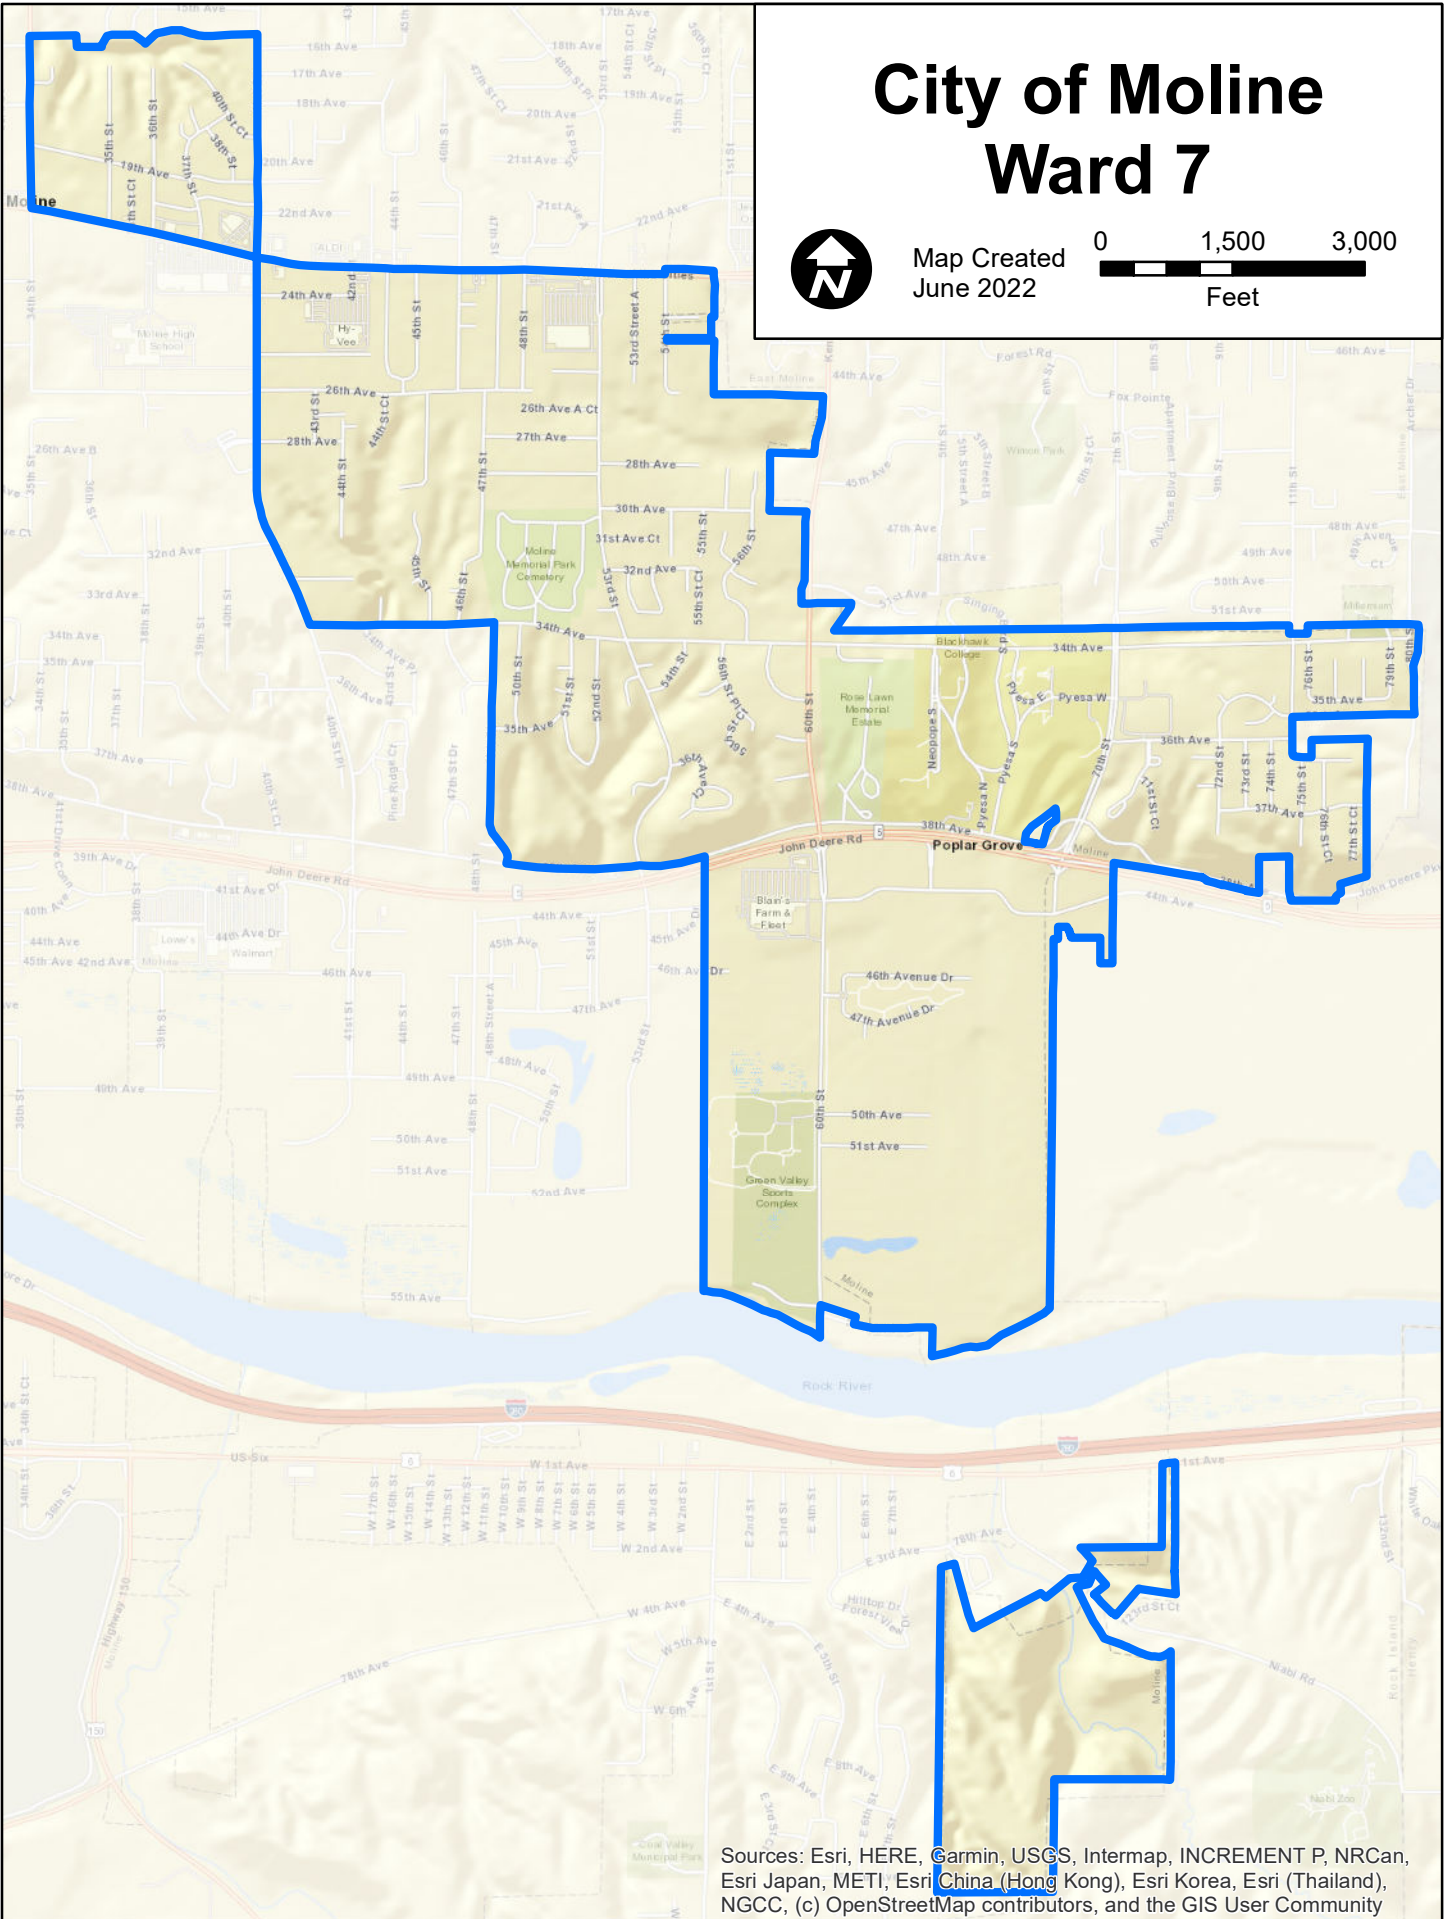

City of Moline Ward 7

Map Created
June 2022

Sources: Esri, HERE, Garmin, USGS, Intermap, INCREMENT P, NRCan, Esri Japan, METI, Esri China (Hong Kong), Esri Korea, Esri (Thailand), NGCC, (c) OpenStreetMap contributors, and the GIS User Community