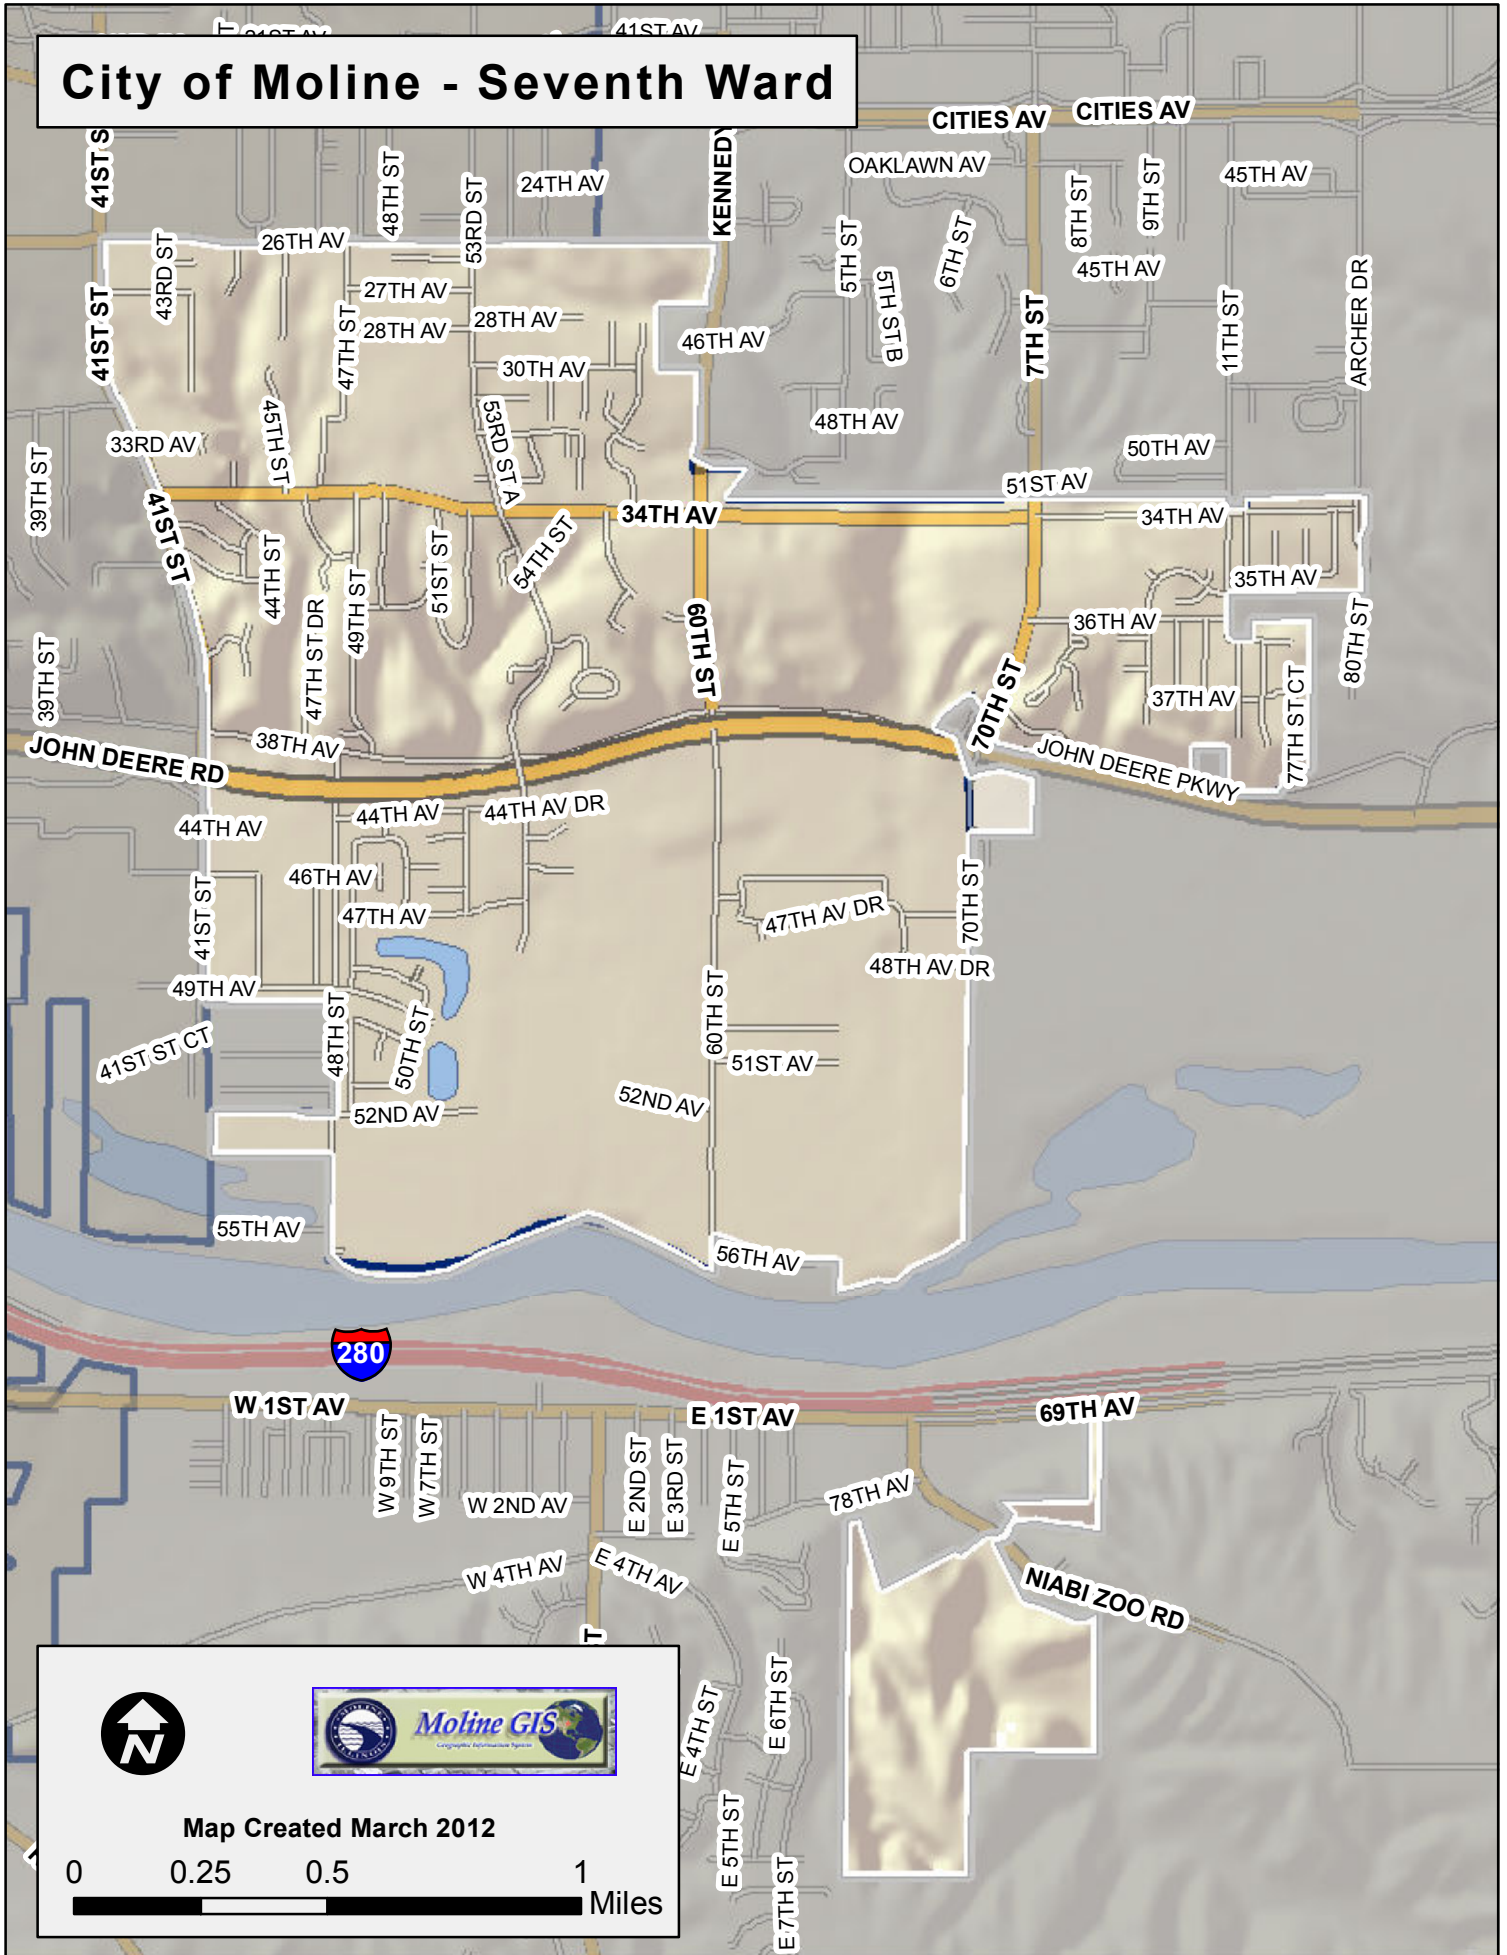

City of Moline - Seventh Ward

Map Created March 2012