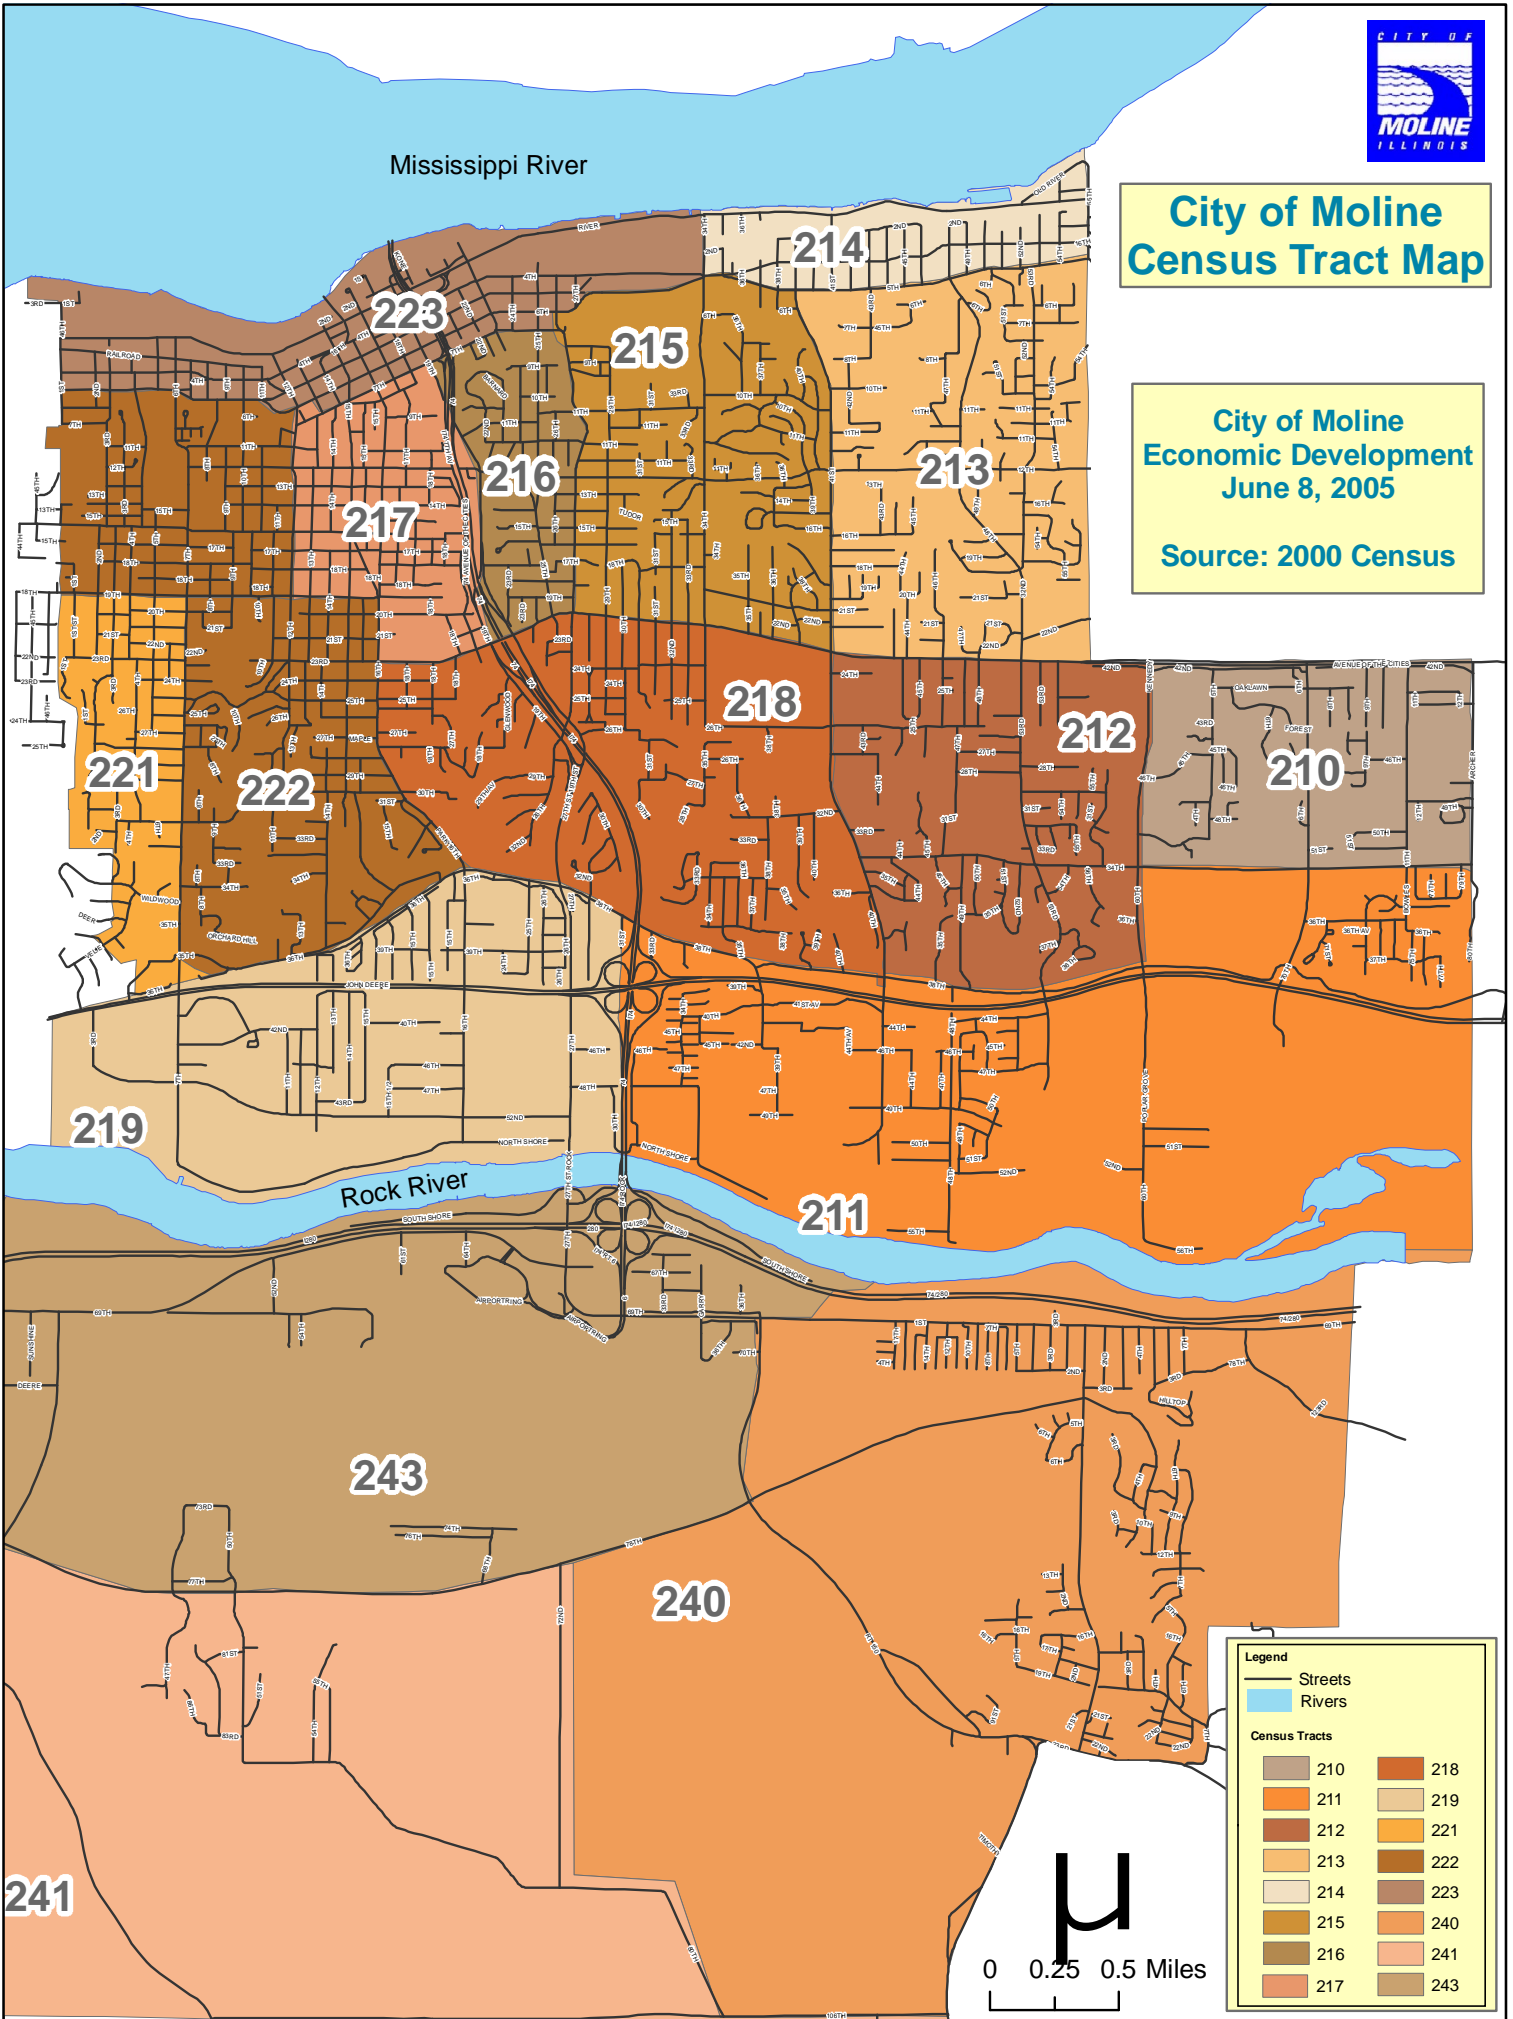

Mississippi River

# City of Moline Census Tract Map

City of Moline  
Economic Development  
June 8, 2005  
Source: 2000 Census

**Legend**

- Streets
- Rivers

**Census Tracts**

210	218
211	219
212	221
213	222
214	223
215	240
216	241
217	243