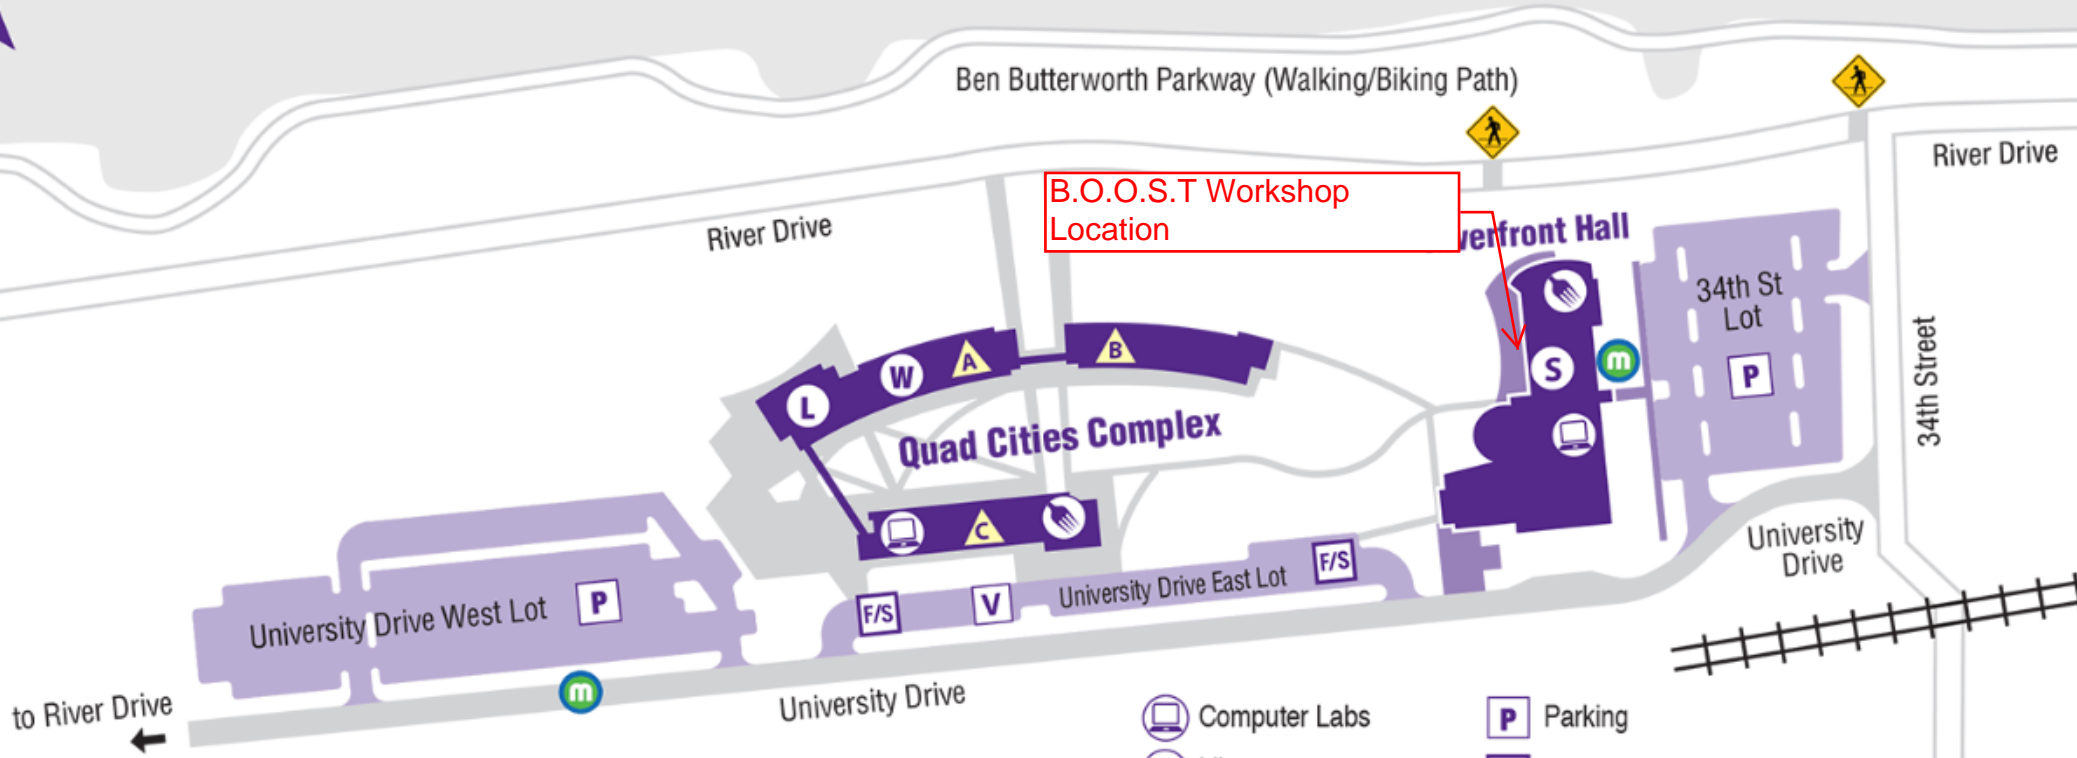

Mississippi River

Ben Butterworth Parkway (Walking/Biking Path)

B.O.O.S.T Workshop Location

Western Illinois University – Quad Cities

3300 River Drive
Moline, Illinois 61265

- Computer Labs
 - Library
 - Vending
 - Writing/Testing Center
 - MetroLink Shuttle
 - Skybridges
 - Walkways
 - Surrounding Roads
 - Parking
 - Faculty/Staff Parking
 - Visitor Parking - 30 minute
 - Security/Guest Parking Passes
- QC Complex Building/Rooms:**
- 1200-2299
 - 1100-2199
 - 1400-3499