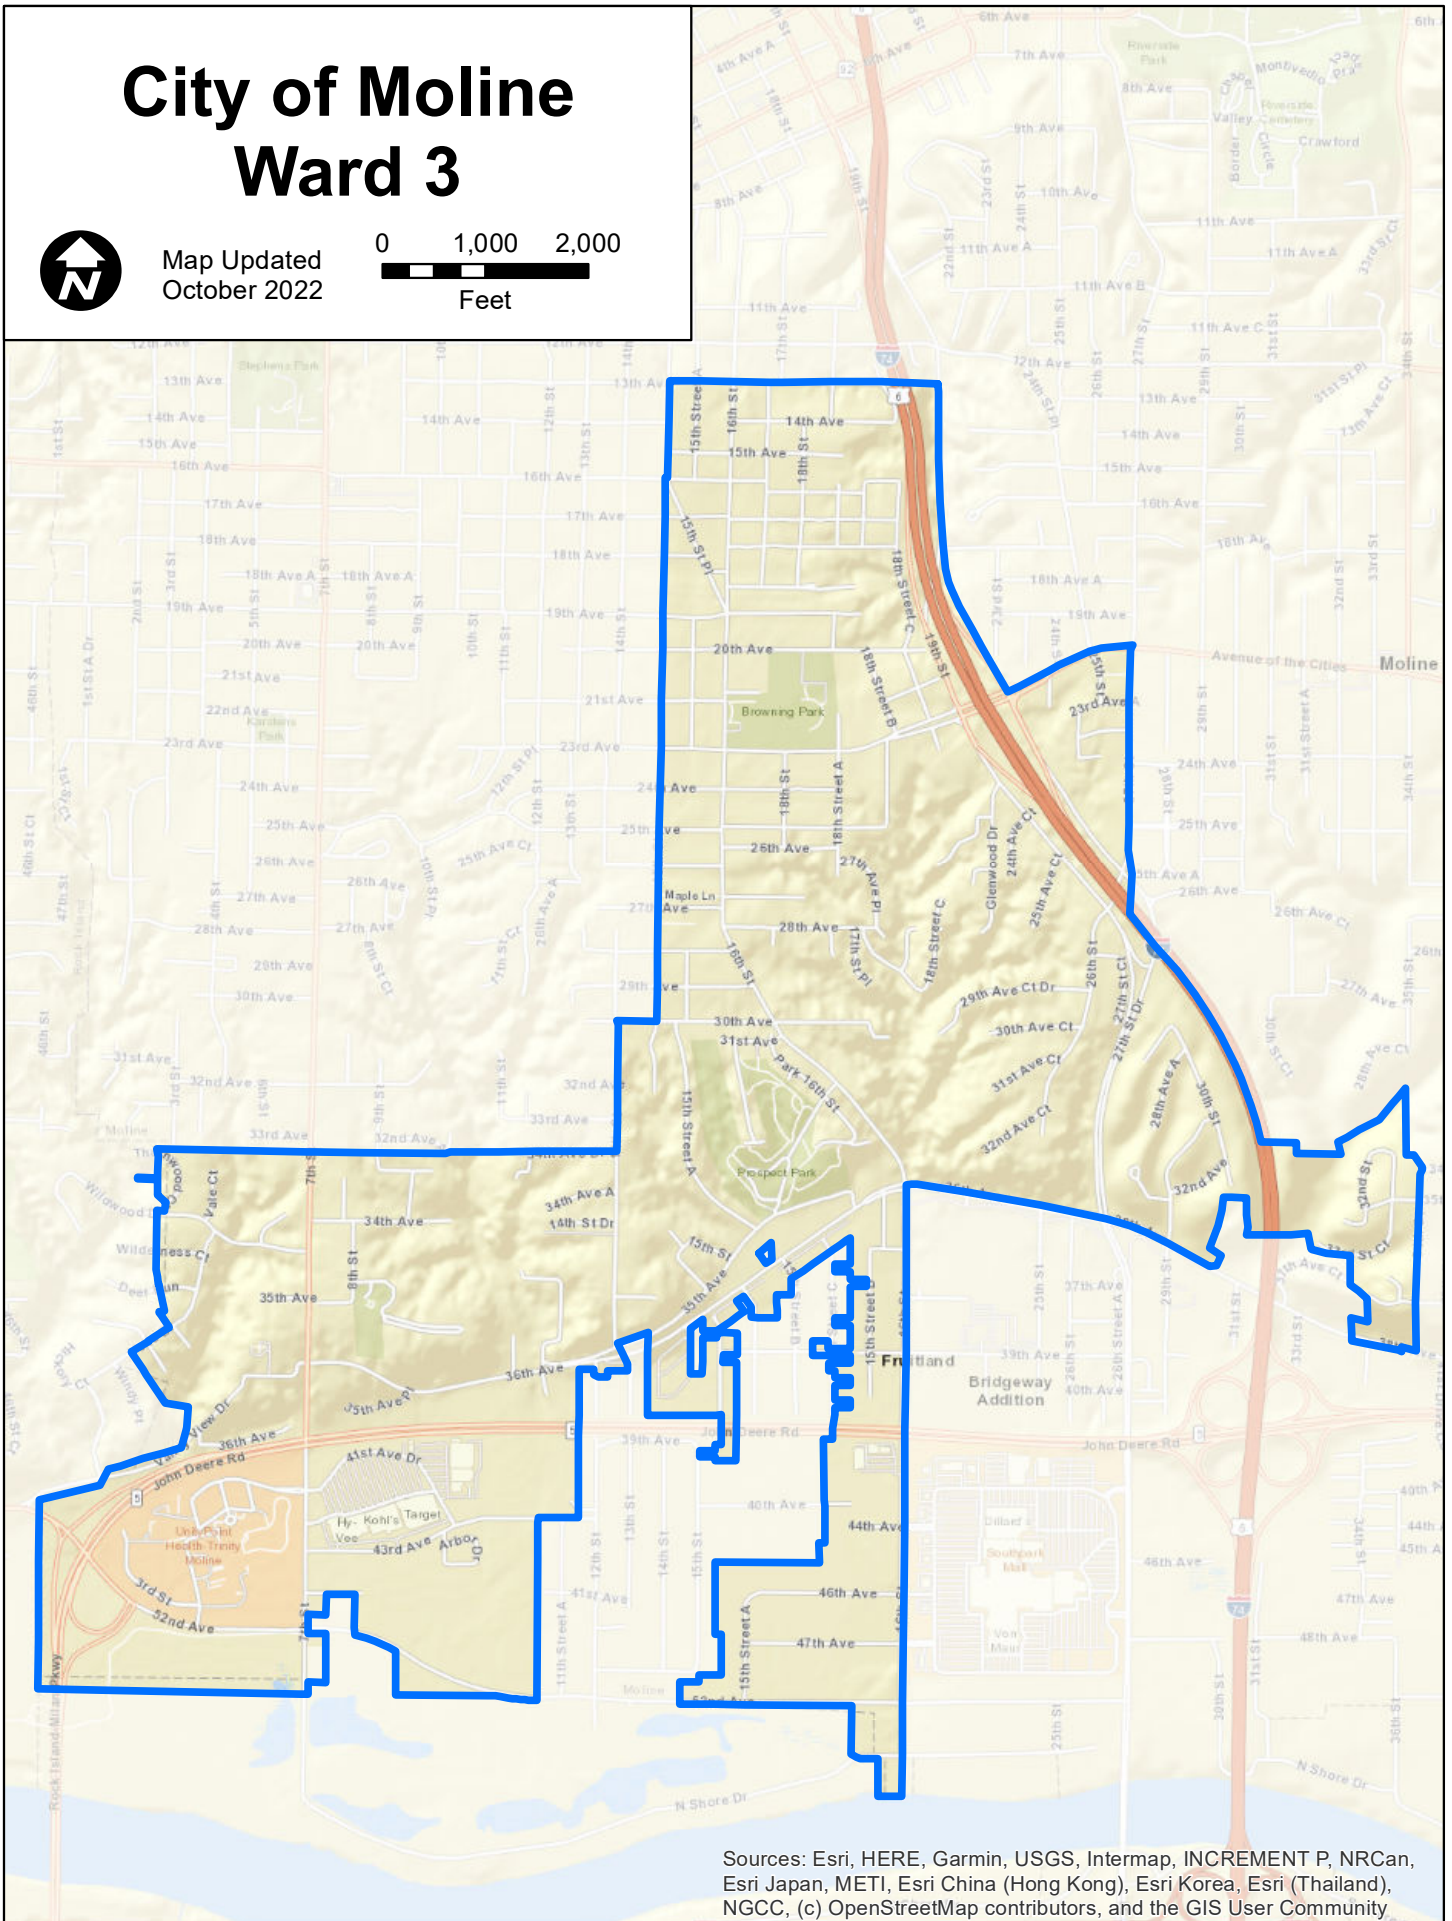

# City of Moline Ward 3

Map Updated  
October 2022

Sources: Esri, HERE, Garmin, USGS, Intermap, INCREMENT P, NRCan, Esri Japan, METI, Esri China (Hong Kong), Esri Korea, Esri (Thailand), NGCC, (c) OpenStreetMap contributors, and the GIS User Community