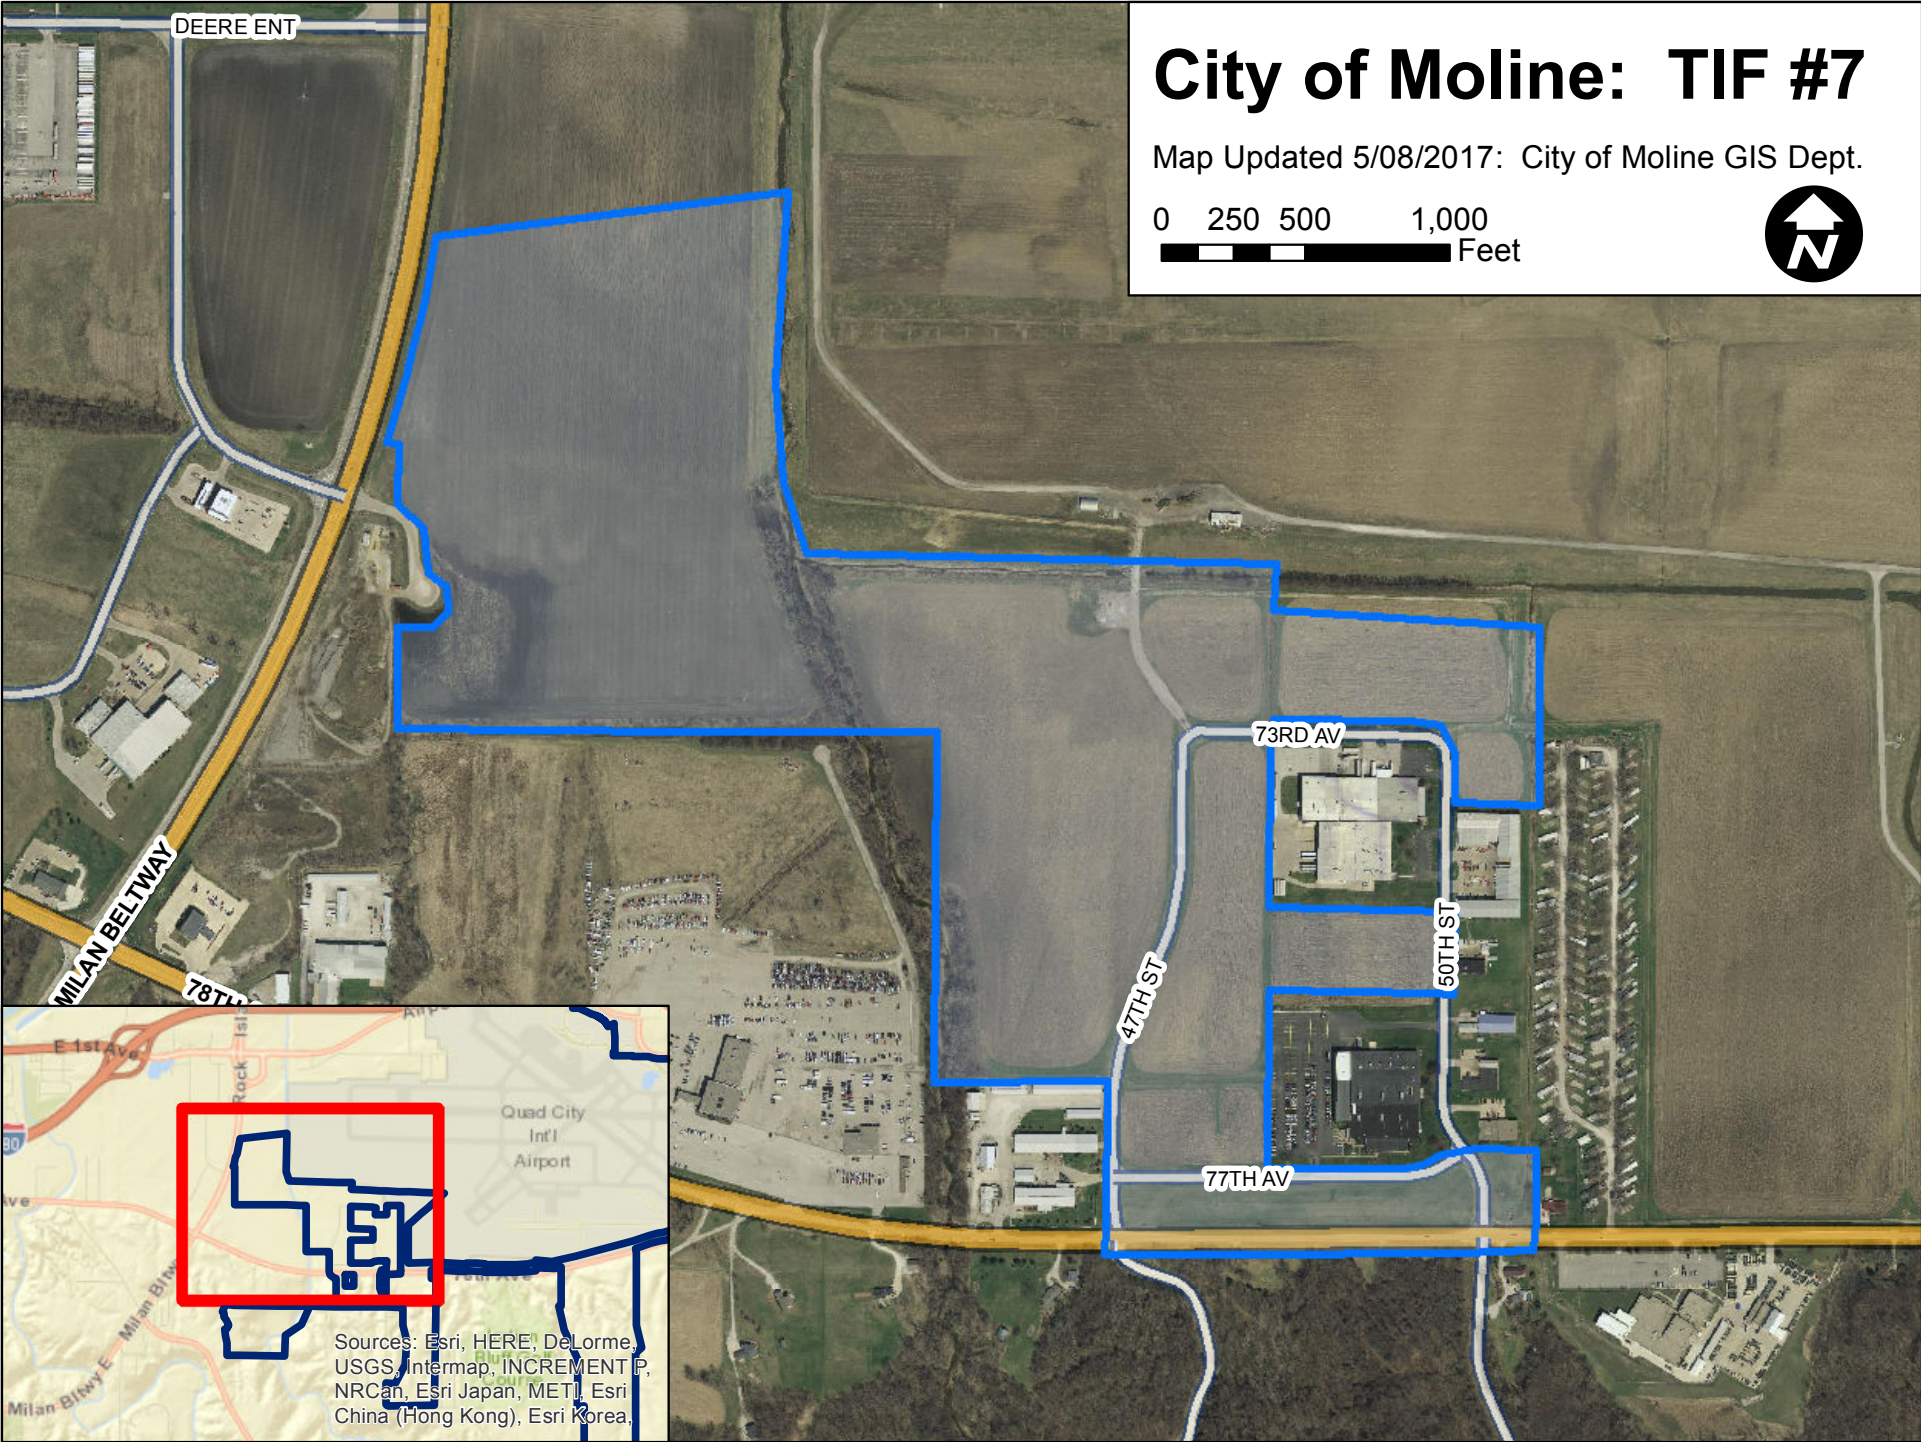

# City of Moline: TIF #7

Map Updated 5/08/2017: City of Moline GIS Dept.

0 250 500 1,000  
Feet

Sources: Esri, HERE, DeLorme, USGS, Intermap, INCREMENT P, NRCan, Esri Japan, METI, Esri China (Hong Kong), Esri Korea,