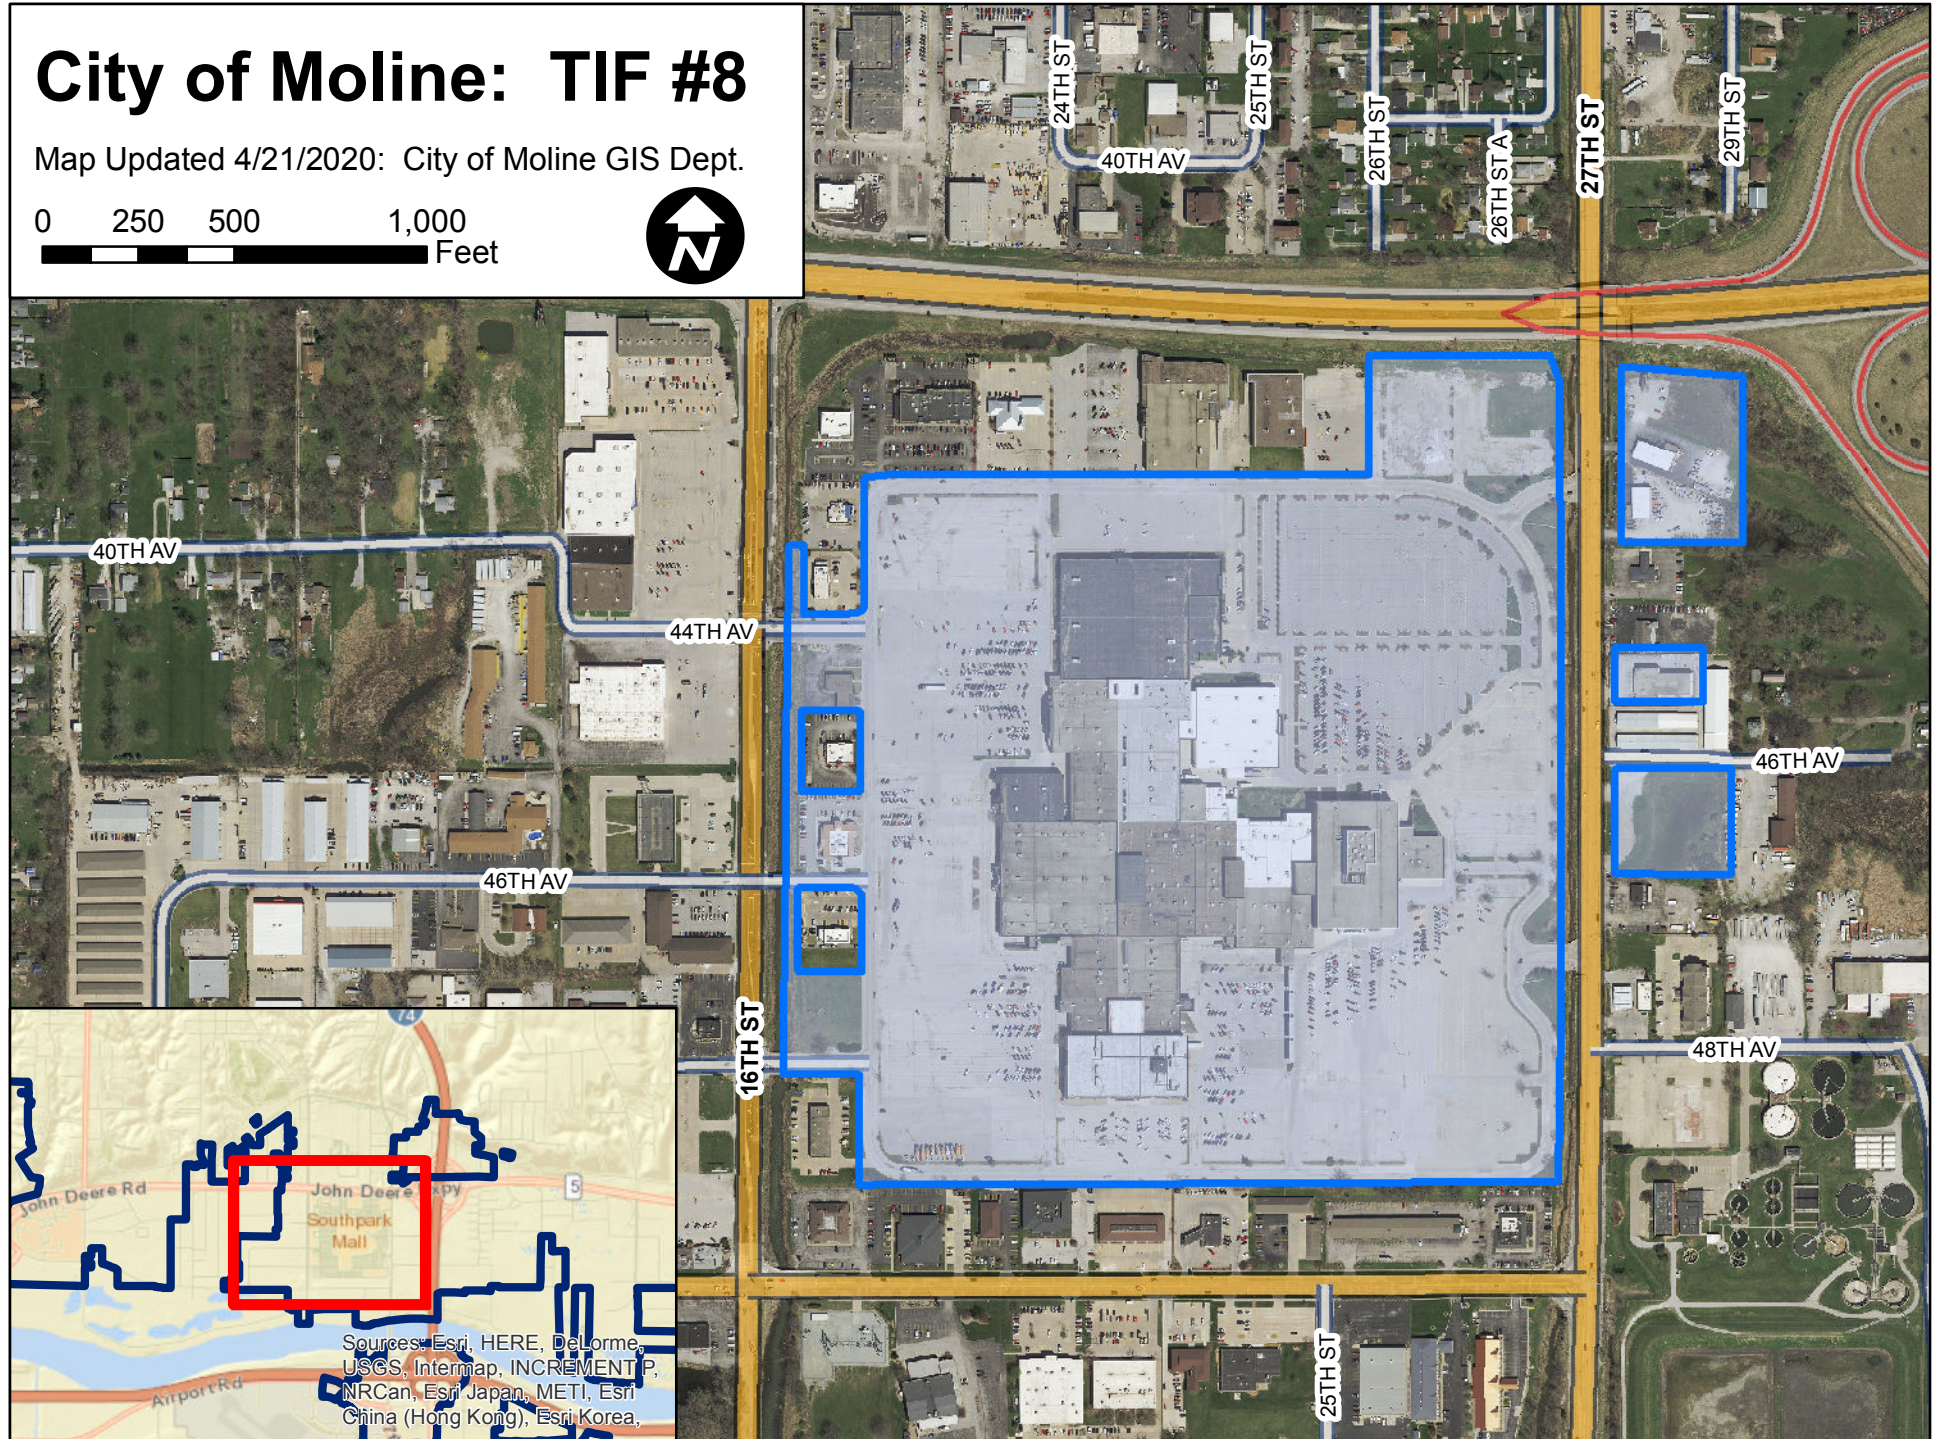

# City of Moline: TIF #8

Map Updated 4/21/2020: City of Moline GIS Dept.

0 250 500 1,000 Feet

Sources: Esri, HERE, DeLorme, USGS, Intermap, INCREMENT P, NRCan, Esri Japan, METI, Esri China (Hong Kong), Esri Korea,